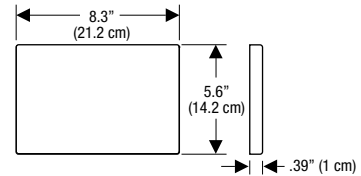

Omega Cover Plate for use with flush buttons

Products marked with comply with the American Disabilities Act (ADA) when installed per the requirements of the latest ADA Accessibility Guidelines (ADAAG) and/or ICC/ANSI A117.1.