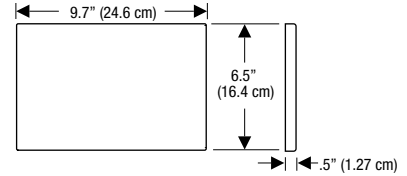

## DIMENSIONS

Type 01 Dual-Flush, Concealed Installation

Type 01 Dual-Flush, Concealed Installation, ADA

Type 01 Dual-Flush, Furniture Installation

Type 01 Single-Flush, Concealed Installation

Sigma Cover Plate for use with flush buttons