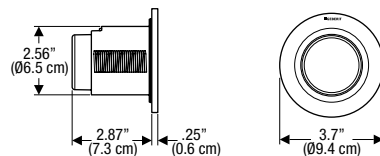

## DIMENSIONS

Type 01 Dual-Flush, Concealed Installation

Type 01 Dual-Flush, Concealed Installation, ADA

Type 01 Dual-Flush, Furniture Installation

Type 01 Single-Flush, Concealed Installation

Sigma Cover Plate for use with flush buttons