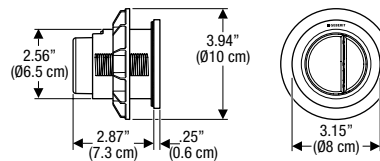

## DIMENSIONS

Type 01 Dual-Flush, Concealed Installation

Type 01 Dual-Flush, Concealed Installation, ADA

Type 01 Dual-Flush, Furniture Installation

Type 01 Single-Flush, Concealed Installation

Sigma Cover Plate for use with flush buttons