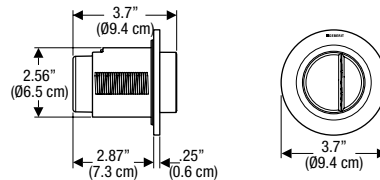

## DIMENSIONS

Type 01 Dual-Flush, Concealed Installation

Type 01 Dual-Flush, Concealed Installation, ADA

Type 01 Dual-Flush, Furniture Installation

Type 01 Single-Flush, Concealed Installation

Sigma Cover Plate for use with flush buttons