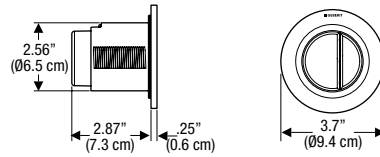

GEBERIT TYPE 01 REMOTE BUTTON ACTUATORS

For Sigma and Omega Concealed Tanks, 2x6 and 2x4 installations

SPECIFICATIONS

Actuators for concealed tank and carrier system. Remote push buttons shall be molded plastic and plated to guard against scratches. All components shall be compliant with applicable codes and product standards.

FEATURES

- Designed to maintain appearance push after push
- Single flush or water-saving dual flush
- Incorporates water saving possibilities when used with Geberit dual-flush tanks 1.6 GPF (6 LPF) and 0.8 GPF (3 LPF) or 1.28 GPF (4.8 LPF) and 0.8 GPF (3 LPF)
- Available in a variety of colors and materials
- All can be placed anywhere within a 5.5 ft. radius of the concealed tank
- Available for furniture as well as solid and drywall construction
- Pneumatic remote flush
- Moving parts are accessible behind cover plate
- Accessible (ADA) versions available
- Includes mounting hardware

WARRANTY

- One-year limited warranty

DIMENSIONS

Type 01 Dual-Flush, Concealed Installation