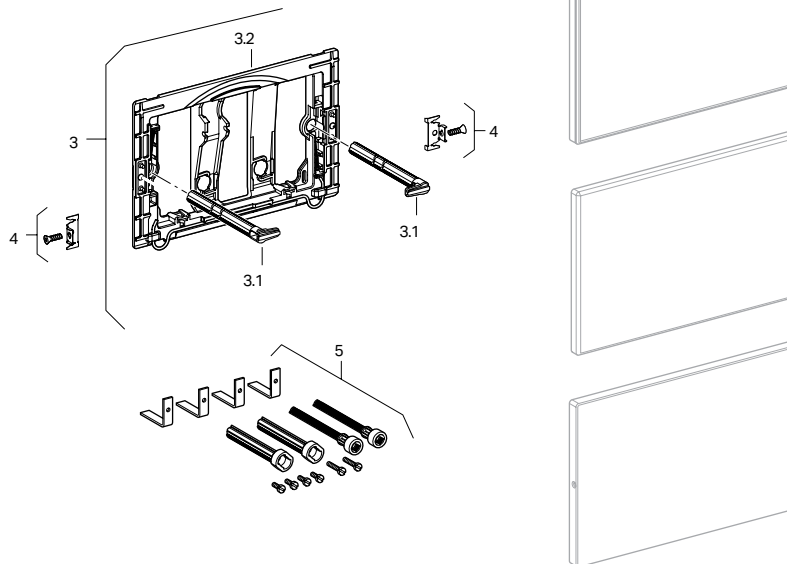

The information contained in this document is subject to change without notice.