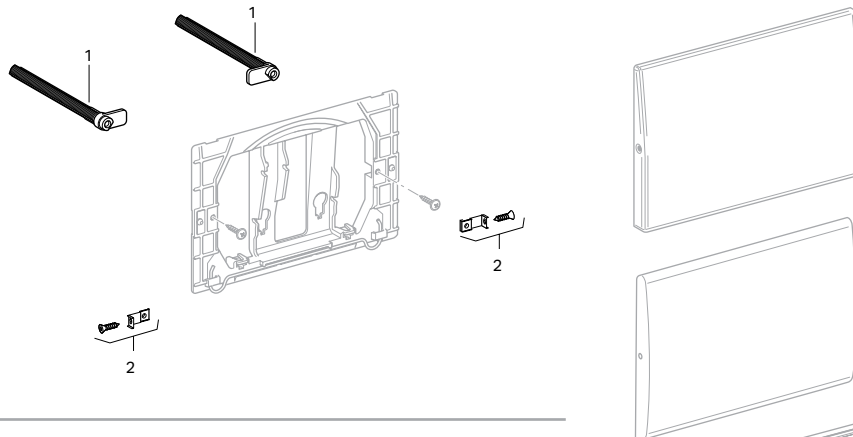

GEBERIT INSTALLATION SYSTEMS

Replacement Parts

Geberit Cover Plates, Sigma for Use with Flush Buttons

115.764 115.766 115.768 Actuator Dimensions: 9.7" x 6.5" (24.6 cm x 16.4 cm)

Item			Model No.	Description	List Price
1	1	1	241.875.00.1	Actuator rod set to screw together (Until the end of 2007)	$12.00
2	2	2	241.093.00.1	Fastening for cover plate UP300 set-2	16.00
3	3	3	241.873.00.1	Conversion set for tool-free installation	27.00
3.1	3.1	3.1	241.874.00.1	Actuator rod set mount w/o tool (From 2008)	11.00
3.2	3.2	3.2	241.876.00.1	Mounting frame tool-free (From 2008)	15.00
4	4	4	241.877.00.1	Screw for Twist, Tango, Mambo set-2. For tool-free mounting frame.	49.00
5	5	5	240.938.00.1	Extension set for C/C UP200/UP300	23.00

< 2008

> 2008