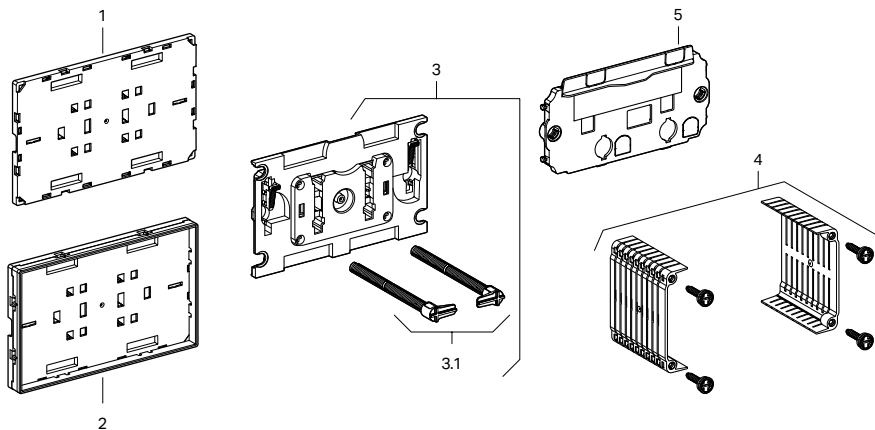

Geberit Cover Plates, Sigma, Surface-Even

115.696 115.697 115.698 115.699

Item				Model No.	Description	List Price
1		1		243.303.00.1	Support plate Sigma	\$52.00
	2		2	243.307.21.1	Support plate Sigma with sight frame	85.00
3	3	3	3	243.301.00.1	Mechanism plate	20.00
3.1	3.1	3.1	3.1	242.588.00.1	Actuator rod set for Omega and Sigma60	19.00
4	4	4	4	243.110.00.1	Distance element Omega60 set-2	27.00
5	5	5	5	243.304.00.1	Adapter plate Sigma surface even cover plate	56.00
		6	6	243.168.00.1	Rough install set surface even C/C for Sigma 12 cm	16.00

Geberit Cover Plates, Omega, Surface-Even

115.087 115.088

Item				Model No.	Description	List Price
1				243.299.00.1	Support plate Omega	\$56.00
	2			243.306.21.1	Support plate Omega with sight frame	112.00
3	3			243.301.00.1	Mechanism plate	20.00
3.1	3.1			242.588.00.1	Actuator rod set for Omega and Sigma60	19.00
4	4			243.110.00.1	Distance element Omega60 set-2	27.00
5	5			243.302.00.1	Protection plate for Omega cover plate, surface even	21.00