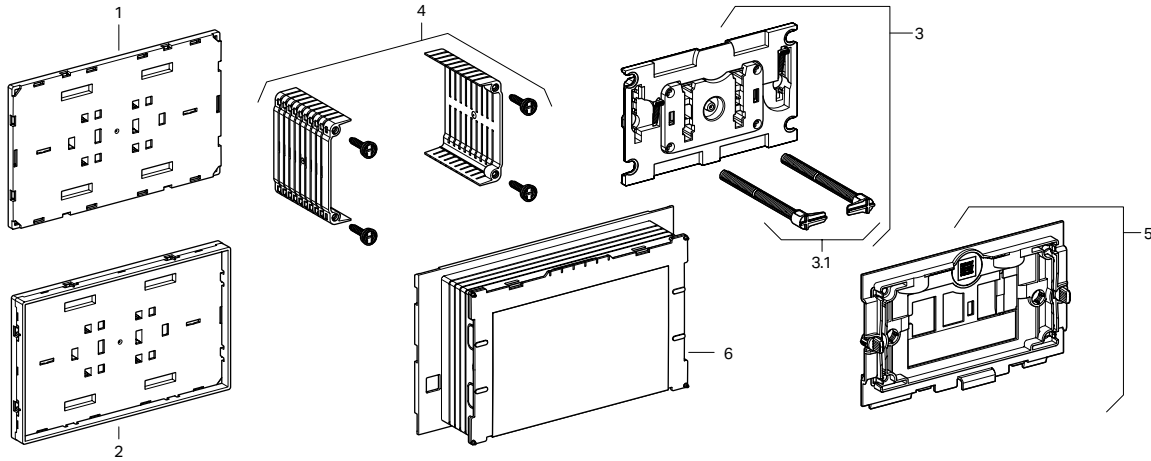

Geberit Cover Plates, Sigma, Surface-Even

115.696 115.697 115.698 115.699

Item				Model No.	Description	List Price
1		1		243.303.00.1	Support plate Sigma	\$52.00
	2		2	243.307.21.1	Support plate Sigma with sight frame	85.00
3	3	3	3	243.301.00.1	Mechanism plate	20.00
3.1	3.1	3.1	3.1	242.588.00.1	Actuator rod set for Omega and Sigma60	19.00
4	4	4	4	243.110.00.1	Distance element Omega60 set-2	27.00
5	5	5	5	243.304.00.1	Adapter plate Sigma surface even cover plate	56.00
		6	6	243.168.00.1	Rough install set surface even C/C for Sigma 12 cm	16.00

Geberit Cover Plates, Omega, Surface-Even

115.087 115.088

Item				Model No.	Description	List Price
1				243.299.00.1	Support plate Omega	\$56.00
	2			243.306.21.1	Support plate Omega with sight frame	112.00
3	3			243.301.00.1	Mechanism plate	20.00
3.1	3.1			242.588.00.1	Actuator rod set for Omega and Sigma60	19.00
4	4			243.110.00.1	Distance element Omega60 set-2	27.00
5	5			243.302.00.1	Protection plate for Omega cover plate, surface even	21.00