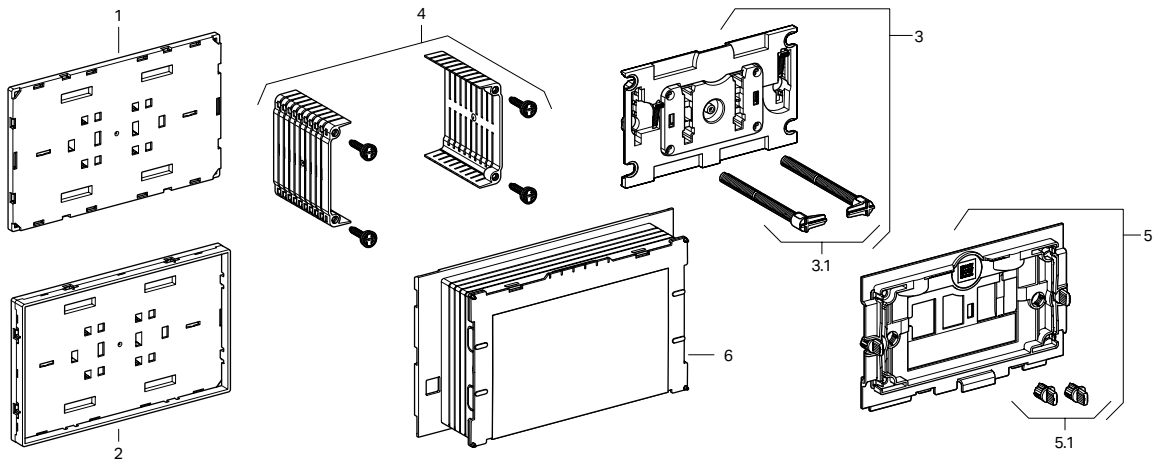

### Geberit Cover Plates, Sigma, Surface-Even

Item	Model No.	Description	List Price
1	243.303.00.1	Support plate Sigma	\$52.00
2	243.307.21.1	Support plate Sigma with sight frame	85.00
3	243.301.00.1	Mechanism plate	20.00
3.1	242.588.00.1	Actuator rod set for Omega and Sigma60	19.00
4	243.110.00.1	Distance element Omega60 set-2	27.00
5	243.304.00.1	Adapter plate Sigma surface even cover plate	56.00
5.1	243.305.00.1	Locking pin set-2	5.00
	243.168.00.1	Rough install set surface even C/C for Sigma 12 cm	16.00

### Geberit Cover Plates, Omega, Surface-Even

Item	Model No.	Description	List Price
1	243.299.00.1	Support plate Omega	\$56.00
2	243.306.21.1	Support plate Omega with sight frame	112.00
3	243.301.00.1	Mechanism plate	20.00
3.1	242.588.00.1	Actuator rod set for Omega and Sigma60	19.00
4	243.110.00.1	Distance element Omega60 set-2	27.00
5	243.302.00.1	Protection plate for Omega cover plate, surface even	21.00