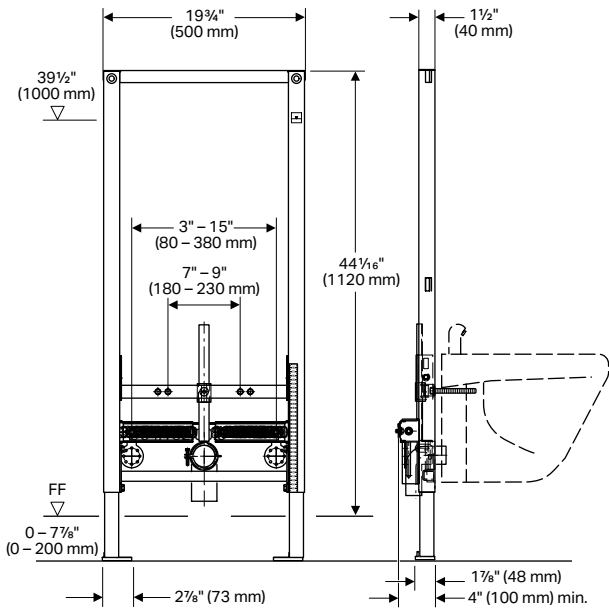

# Systems for Wall-Hung Bidets

Geberit Duofix Carriers

Model No.	Description	List Price
111.520.00.1	Carrier frame, standard height	\$557.00

111.524.00.1	Carrier frame, short height (matches 111.012.00.1)	\$557.00
--------------	--	----------

- NOTES:
1. Geberit Duofix Carrier for 2-hole wall-hung bidet fixtures only
  2. Refer to → [geberit.us](http://geberit.us) for latest list of code-approved compatible bidet fixtures

Note: For System Accessories see pages 16-18.

# System for Wall-Hung Lavatories

Geberit Duofix Carrier

Model No.	Description	List Price
111.490.00.1	Carrier frame, short height (matches 111.012.00.1)	\$256.00

- NOTES:
1. Geberit Duofix Carrier for 2-hole wall-hung lavatory fixtures only
  2. Refer to → [geberit.us](http://geberit.us) for latest list of code-approved compatible lavatory fixtures