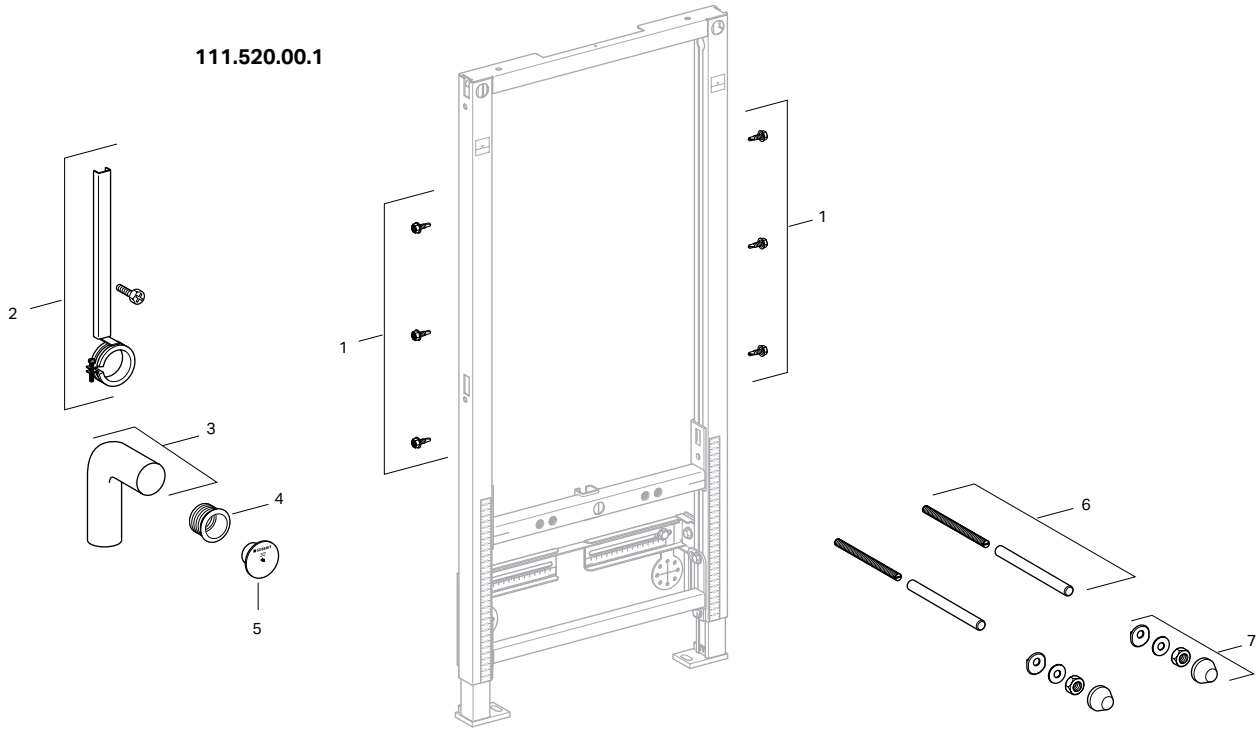

Replacement Parts

Geberit Duofix Carriers 111.520.00.1 and 111.524.00.1

Item	Model No.	Description	List Price	Item	Model No.	Description	List Price
1	111.892.00.1	Frame mounting screws for steel stud construction, galvanized, self-tapping	$6.00	5	240.306.00.1	Protection plug, Ø1.26" (Ø32 mm)	$2.00
2	241.066.00.1	Pipe mounting bracket	14.00	6	240.189.00.1	Threaded rod for wall-mounted toilet or bidet installation	4.00
3	241.067.16.1	Outlet bend – 90 degrees	12.00	7	217.713.46.1	Cover caps with leveling washer, plastic, Matte Chrome	7.00
4	152.682.00.1	Outlet seal, EPDM, push on for Ø1.97" (Ø50 mm) tube	3.00				

111.520.00.1