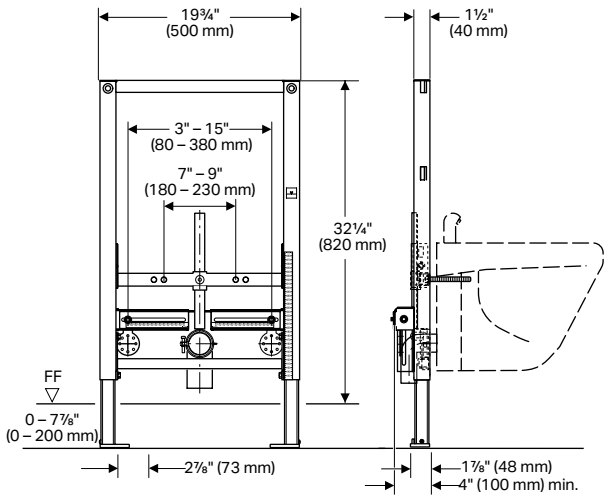

# Systems for Wall-Hung Bidets

Geberit Duofix Carriers

Model No.	Description	List Price
111.520.00.1	Carrier frame, standard height	\$557.00

111.524.00.1	Carrier frame, short height (matches 111.012.00.1)	\$557.00
--------------	--	----------

# System for Wall-Hung Lavatories

Geberit Duofix Carrier

Model No.	Description	List Price
111.490.00.1	Carrier frame, short height (matches 111.012.00.1)	\$256.00

- NOTES:
1. Geberit Duofix Carrier for 2-hole wall-hung lavatory fixtures only
  2. Refer to → [geberit.us](http://geberit.us) for latest list of code-approved compatible lavatory fixtures