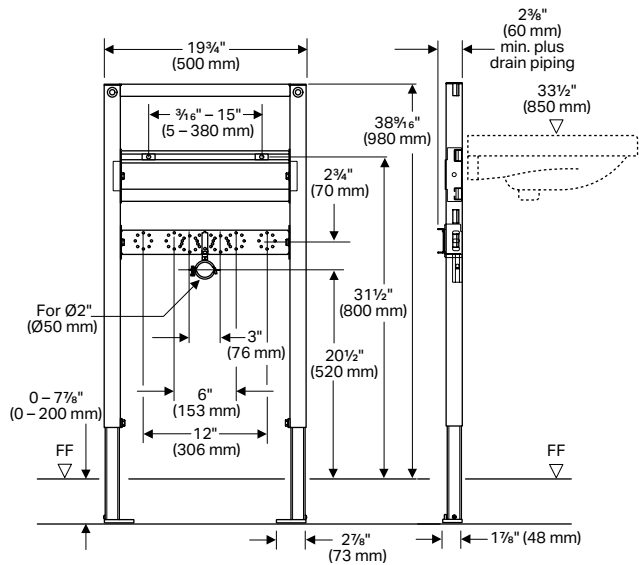

# Systems for Wall-Hung Bidets

Geberit Duofix Carriers

Model No.	Description	List Price
111.520.00.1	Carrier frame, standard height	\$557.00

111.524.00.1	Carrier frame, short height (matches 111.012.00.1)	\$557.00
--------------	--	----------

- NOTES:
1. Geberit Duofix Carrier for 2-hole wall-hung bidet fixtures only
  2. Refer to → [geberit.us](http://geberit.us) for latest list of code-approved compatible bidet fixtures

Note: For System Accessories see pages 16-18.

# System for Wall-Hung Lavatories

Geberit Duofix Carrier

Model No.	Description	List Price
111.490.00.1	Carrier frame, short height (matches 111.012.00.1)	\$256.00

- NOTES:
1. Geberit Duofix Carrier for 2-hole wall-hung lavatory fixtures only
  2. Refer to → [geberit.us](http://geberit.us) for latest list of code-approved compatible lavatory fixtures