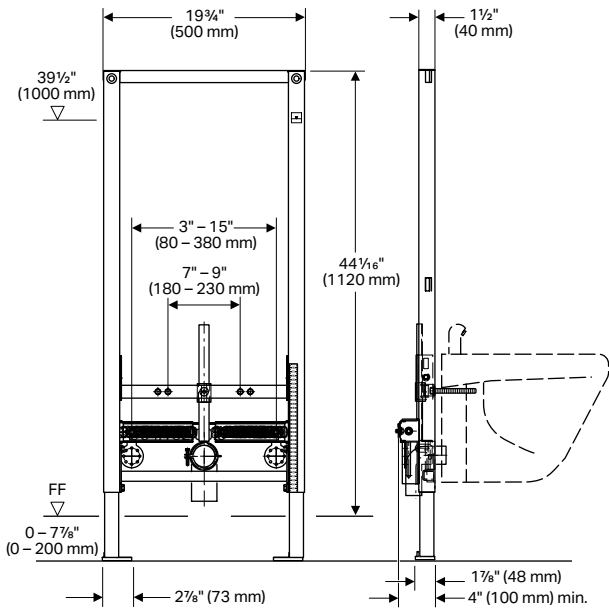

Geberit Installation Systems

Systems for Wall-Hung Bidets

Geberit Duofix Carriers

Model No.	Description	List Price
111.520.00.1	Carrier frame, standard height	\$557.00

Geberit Installation Systems

System for Wall-Hung Lavatories

Geberit Duofix Carrier

Model No.	Description	List Price
111.490.00.1	Carrier frame, short height (matches 111.012.00.1)	\$256.00

- NOTES:
1. Geberit Duofix Carrier for 2-hole wall-hung lavatory fixtures only
 2. Refer to → geberit.us for latest list of code-approved compatible lavatory fixtures

111.524.00.1	Carrier frame, short height (matches 111.012.00.1)	\$557.00
--------------	--	----------

- NOTES:
1. Geberit Duofix Carrier for 2-hole wall-hung bidet fixtures only
 2. Refer to → geberit.us for latest list of code-approved compatible bidet fixtures

Replacement Parts

Geberit Duofix Carriers 111.520.00.1 and 111.524.00.1

Item	Model No.	Description	List Price	Item	Model No.	Description	List Price
1	111.892.00.1	Frame mounting screws for steel stud construction, galvanized, self-tapping	\$6.00	5	240.306.00.1	Protection plug, Ø1.26" (Ø32 mm)	\$2.00
2	241.066.00.1	Pipe mounting bracket	14.00	6	240.189.00.1	Threaded rod for wall-mounted toilet or bidet installation	4.00
3	241.067.16.1	Outlet bend – 90 degrees	12.00	7	217.713.46.1	Cover caps with leveling washer, plastic, Matte Chrome	7.00
4	152.682.00.1	Outlet seal, EPDM, push on for Ø1.97" (Ø50 mm) tube	3.00				