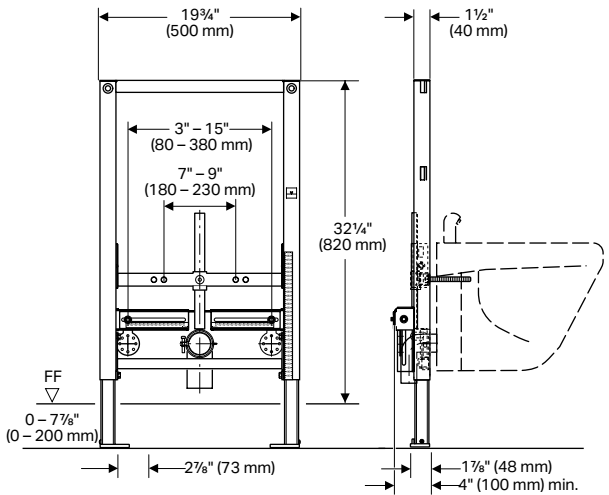

Geberit Installation Systems

Systems for Wall-Hung Bidets

Geberit Duofix Carriers

Model No.	Description	List Price
111.520.00.1	Carrier frame, standard height	\$557.00

Geberit Installation Systems

System for Wall-Hung Lavatories

Geberit Duofix Carrier

Model No.	Description	List Price
111.490.00.1	Carrier frame, short height (matches 111.012.00.1)	\$256.00

- NOTES:
1. Geberit Duofix Carrier for 2-hole wall-hung lavatory fixtures only
 2. Refer to → geberit.us for latest list of code-approved compatible lavatory fixtures

111.524.00.1	Carrier frame, short height (matches 111.012.00.1)	\$557.00
--------------	--	----------

- NOTES:
1. Geberit Duofix Carrier for 2-hole wall-hung bidet fixtures only
 2. Refer to → geberit.us for latest list of code-approved compatible bidet fixtures