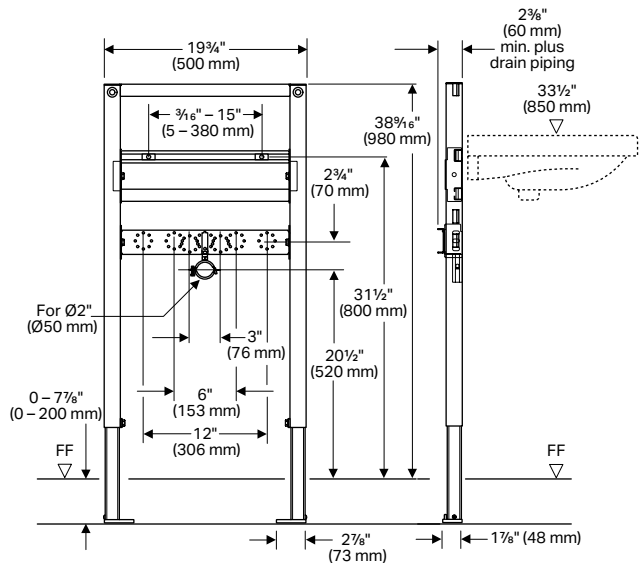

Geberit Installation Systems

Systems for Wall-Hung Bidets

Geberit Duofix Carriers

Model No.	Description	List Price
111.520.00.1	Carrier frame, standard height	\$557.00

Geberit Installation Systems

System for Wall-Hung Lavatories

Geberit Duofix Carrier

Model No.	Description	List Price
111.490.00.1	Carrier frame, short height (matches 111.012.00.1)	\$256.00

- NOTES:
1. Geberit Duofix Carrier for 2-hole wall-hung lavatory fixtures only
 2. Refer to → geberit.us for latest list of code-approved compatible lavatory fixtures

111.524.00.1	Carrier frame, short height (matches 111.012.00.1)	\$557.00
--------------	--	----------

- NOTES:
1. Geberit Duofix Carrier for 2-hole wall-hung bidet fixtures only
 2. Refer to → geberit.us for latest list of code-approved compatible bidet fixtures