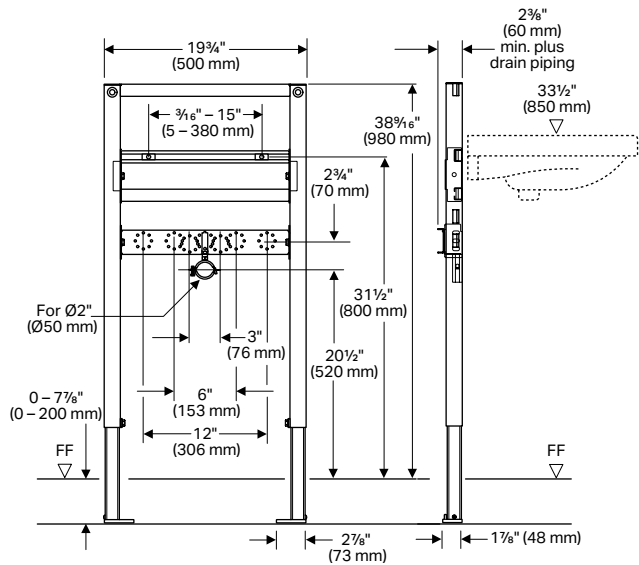

Geberit Installation Systems

Systems for Wall-Hung Bidets

Geberit Duofix Carriers

Model No.	Description	List Price
111.520.00.1	Carrier frame, standard height	\$557.00

111.524.00.1	Carrier frame, short height (matches 111.012.00.1)	\$557.00
--------------	--	----------

- NOTES:
1. Geberit Duofix Carrier for 2-hole wall-hung bidet fixtures only
 2. Refer to → geberit.us for latest list of code-approved compatible bidet fixtures

Note: For System Accessories see pages 16-18.

Geberit Installation Systems

System for Wall-Hung Lavatories

Geberit Duofix Carrier

Model No.	Description	List Price
111.490.00.1	Carrier frame, short height (matches 111.012.00.1)	\$256.00

- NOTES:
1. Geberit Duofix Carrier for 2-hole wall-hung lavatory fixtures only
 2. Refer to → geberit.us for latest list of code-approved compatible lavatory fixtures

Item	Model No.	Description	List Price	Item	Model No.	Description	List Price
1	241.803.00.1	Crossbar for deck-mounted faucet	\$14.00	5	111.892.00.1	Frame mounting screws for steel stud construction, galvanized, self-tapping	\$6.00
2	241.805.00.1	Pipe bracket for outlet bend	12.00	6	241.059.00.1	Threaded rod for wall-mounted washbasin	14.00
3	241.067.16.1	Outlet bend – 90 degrees	12.00	6.1	241.009.00.1	M10 nuts for Basin Frame set of 2	9.00
4	152.682.00.1	Standard outlet seal, EPDM, push on for Ø1.97" (Ø50 mm) tube	3.00				
	152.796.00.1	Outlet seal, EPDM Ø1.97"/Ø1.57" (Ø50/40 mm)	3.00				