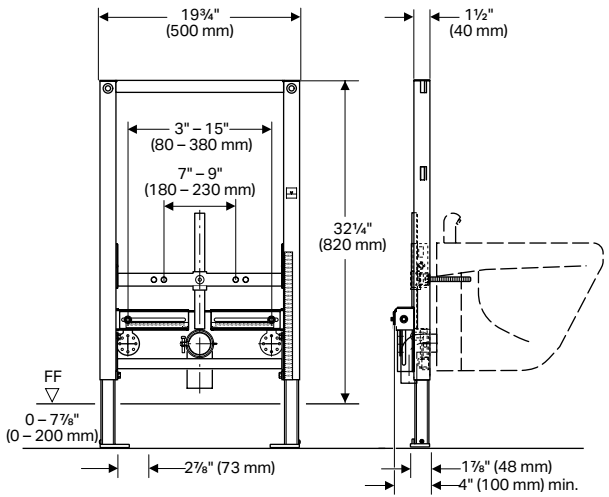

Geberit Installation Systems

Systems for Wall-Hung Bidets

Geberit Duofix Carriers

Model No.	Description	List Price
111.520.00.1	Carrier frame, standard height	\$557.00

111.524.00.1	Carrier frame, short height (matches 111.012.00.1)	\$557.00
--------------	--	----------

- NOTES:
1. Geberit Duofix Carrier for 2-hole wall-hung bidet fixtures only
 2. Refer to → geberit.us for latest list of code-approved compatible bidet fixtures

Note: For System Accessories see pages 16-18.

Geberit Installation Systems

System for Wall-Hung Lavatories

Geberit Duofix Carrier

Model No.	Description	List Price
111.490.00.1	Carrier frame, short height (matches 111.012.00.1)	\$256.00

- NOTES:
1. Geberit Duofix Carrier for 2-hole wall-hung lavatory fixtures only
 2. Refer to → geberit.us for latest list of code-approved compatible lavatory fixtures

Item	Model No.	Description	List Price	Item	Model No.	Description	List Price
1	241.803.00.1	Crossbar for deck-mounted faucet	\$14.00	5	111.892.00.1	Frame mounting screws for steel stud construction, galvanized, self-tapping	\$6.00
2	241.805.00.1	Pipe bracket for outlet bend	12.00	6	241.059.00.1	Threaded rod for wall-mounted washbasin	14.00
3	241.067.16.1	Outlet bend – 90 degrees	12.00	6.1	241.009.00.1	M10 nuts for Basin Frame set of 2	9.00
4	152.682.00.1	Standard outlet seal, EPDM, push on for Ø1.97" (Ø50 mm) tube	3.00				
	152.796.00.1	Outlet seal, EPDM Ø1.97"/Ø1.57" (Ø50/40 mm)	3.00				