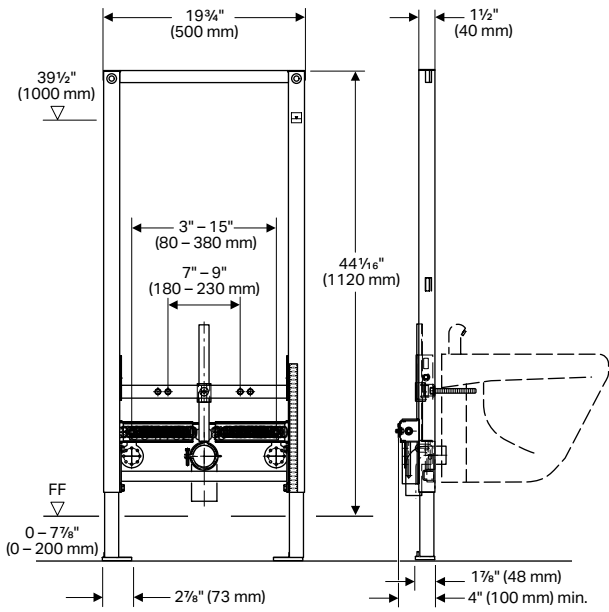

Geberit Installation Systems

Systems for Wall-Hung Bidets

Geberit Duofix Carriers

Model No.	Description	List Price
111.520.00.1	Carrier frame, standard height	\$557.00

111.524.00.1	Carrier frame, short height (matches 111.012.00.1)	\$557.00
--------------	--	----------

- NOTES:
1. Geberit Duofix Carrier for 2-hole wall-hung bidet fixtures only
 2. Refer to → geberit.us for latest list of code-approved compatible bidet fixtures

Note: For System Accessories see pages 16-18.

Geberit Installation Systems

System for Wall-Hung Lavatories

Geberit Duofix Carrier

Model No.	Description	List Price
111.490.00.1	Carrier frame, short height (matches 111.012.00.1)	\$256.00

- NOTES:
1. Geberit Duofix Carrier for 2-hole wall-hung lavatory fixtures only
 2. Refer to → geberit.us for latest list of code-approved compatible lavatory fixtures

Item	Model No.	Description	List Price	Item	Model No.	Description	List Price
1	241.803.00.1	Crossbar for deck-mounted faucet	\$14.00	5	111.892.00.1	Frame mounting screws for steel stud construction, galvanized, self-tapping	\$6.00
2	241.805.00.1	Pipe bracket for outlet bend	12.00	6	241.059.00.1	Threaded rod for wall-mounted washbasin	14.00
3	241.067.16.1	Outlet bend – 90 degrees	12.00	6.1	241.009.00.1	M10 nuts for Basin Frame set of 2	9.00
4	152.682.00.1	Standard outlet seal, EPDM, push on for Ø1.97" (Ø50 mm) tube	3.00				
	152.796.00.1	Outlet seal, EPDM Ø1.97"/Ø1.57" (Ø50/40 mm)	3.00				