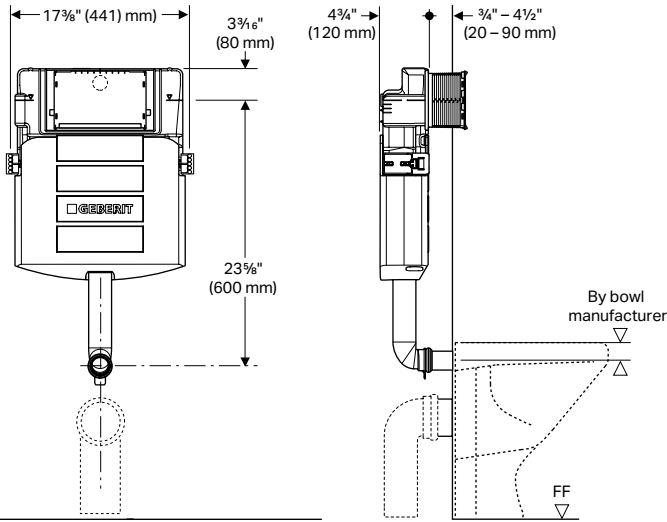

# Systems for Floor-Mounted, Back Outlet Toilets, 2x6 Installation

## Concealed Tank, Sigma 2x6 Installation

Model No.	Description	List Price
109.304.00.5	Sigma Concealed Tank 2x6 Installation	\$381.00

- NOTES:
1. Concealed tank shipped dual-flush ready
  2. Tank for floor-mounted, back outlet washdown style toilet fixtures only
  3. Refer to [geberit.us](http://geberit.us) for latest list of code approved compatible toilet fixtures, including certified WaterSense® combinations