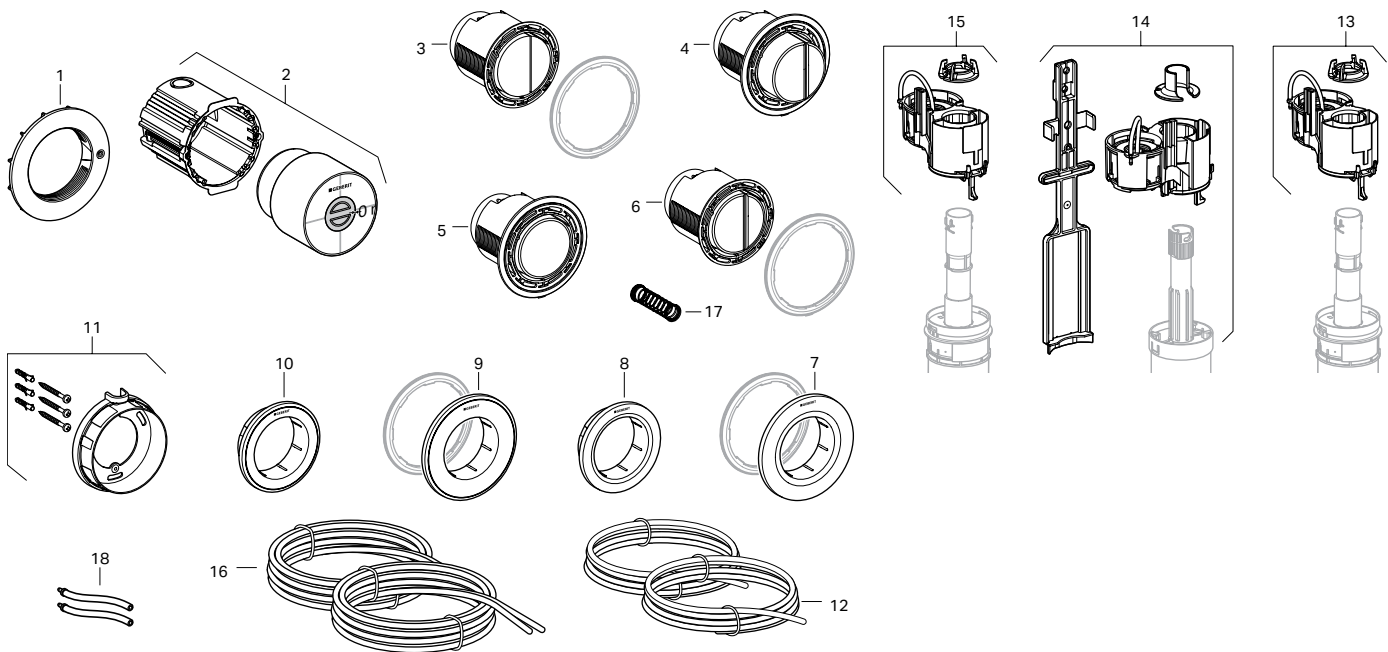

GEBERIT INSTALLATION SYSTEMS

Replacement Parts

Geberit Type 01 and Type 10 Remote Push Button Actuators

Item	Model No.	Description	List Price \$
116.040 116.041 116.042 116.043 116.044 116.045 116.050 116.055 116.056 116.057		Actuator Dimensions: Type 01 and Type 10 Concealed Installation: 3.7" (9.4 cm) dia. Furniture Installation: 3.94" (10 cm) dia.	
1	242.939.00.1	Nut remote control for furniture	16.00
2	243.130.00.1	Concealed housing w/ protection cover	19.00
3	243.398.KH.1	Actuator protruding Type 10 dual flush Matte Chrome	136.00
4	243.398.KK.1	Actuator protruding Type 10 dual flush Alpine White	120.00
5	243.396.11.1	Actuator protruding Type 01 dual flush Polished Chrome/White	92.00
6	243.395.11.1	Actuator Type 01 pneumatic single flush, Alpine White	84.00
7	243.395.21.1	Actuator Type 01 pneumatic single flush, Bright Chrome	92.00
8	243.397.11.1	Actuator Type 01 pneumatic dual flush, Alpine White	92.00
9	243.397.21.1	Actuator Type 01 pneumatic dual flush, Bright Chrome	120.00
10	243.397.46.1	Actuator Type 01 pneumatic dual flush, Matte Chrome	120.00
11	242.961.11.1	Collar for Type 01 for concealed actuator, Alpine White	28.00
12	242.961.21.1	Collar for Type 01 for concealed actuator, Bright Chrome	28.00
13	242.962.11.1	Collar for Type 01 furniture actuator, Alpine White	16.00
14	242.962.21.1	Collar for Type 01 furniture actuator, Bright Chrome	28.00
15	242.962.46.1	Collar for Type 01 furniture actuator, Matte Chrome	28.00
16	242.963.KH.1	Collar for Type 10 for concealed actuator, Matte Chrome	35.00
17	242.963.KJ.1	Collar for Type 10 for concealed actuator, Polished Chrome/White	35.00
18	242.964.KH.1	Collar for Type 10 furniture actuator, Matte Chrome	35.00
19	242.964.KJ.1	Collar for Type 10 furniture actuator, Polished Chrome/White	35.00
20	242.965.00.1	Fastening ring for Type 01 S/M actuator	32.00
21	256.000.00.1	Pneumatic hose 3.5 m	5.00
22	240.573.00.1	Pneumatic flushing device for WC-control single flush (Sig2x6/Sig2x4)	19.00
23	242.594.00.1	Pneumatic flushing device dual for UP720/UP172 (111.728)	35.00
24	240.574.00.1	Pneumatic flushing device for WC-control dual flush (Sig2x6/Sig2x4)	24.00
25	240.575.00.1	Double pneumatic hose for dual flush 78.74" (2 m) (Blue/Clear)	6.00
26	243.703.00.1	Geberit set of compression springs for remote flush actuation types 01 and 10	20.00
27	244.601.00.1	Geberit set of adapter hoses d4-5, for remote flush actuation, pneumatic	24.00