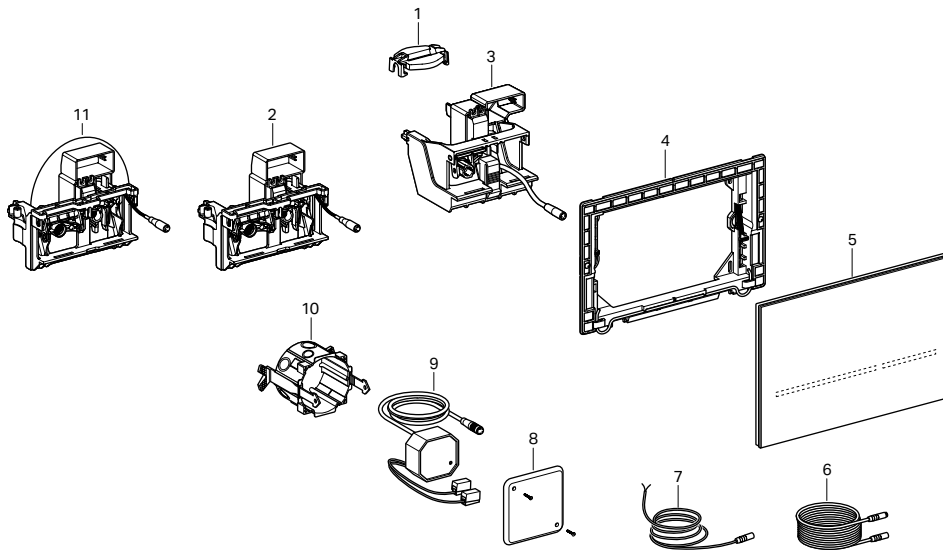

Geberit Sigma80 Actuators

116.090 116.091 116.092

Actuator Dimensions: 9.75" x 6.5" (24.6 cm x 16.4 cm)

Item	Model No.	Description	List Price
1	1	1 242.975.11.1	Handle crown for flush valve \$5.00
	2	242.424.00.1	Lifting device WC-control, 2x4 159.00
3		241.150.00.1	Lifting device WC-control w/servomotor, 2x6 159.00
4	4	242.617.00.1	Mounting frame Sigma80 44.00
5	5	242.618.SG.1	Actuator plate Sigma80 Black 778.00
5	5	242.618.SM.1	Actuator plate Sigma80 Mirror 778.00
6	6	241.831.00.1	Extension mains cable 78.74" (2.0 m) WC-control 58.00
7	7	242.658.00.1	Connection cable 78.74" (2.0 m) WC-control Sigma80 42.00
8	8	241.161.00.1	Cover for housing for electric socket 11.00
9	9	241.149.00.1	Power supply unit WC-control 110.00
10	10	241.302.00.1	Housing for electric socket for PSU 13.00
	11	243.356.00.1	Lifting device WC-control 2x4 (2016 version) 159.00