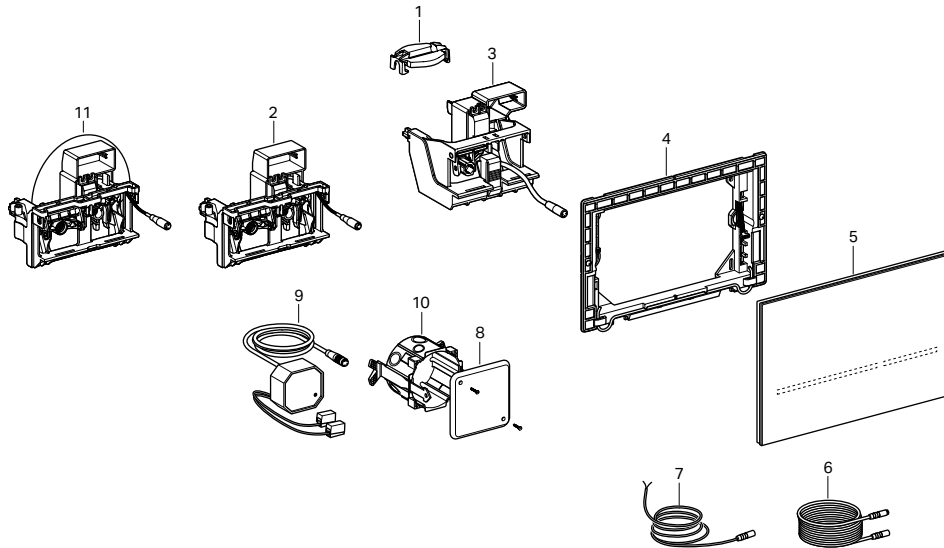

Geberit Sigma80 Actuators 

116.090 116.091 116.092 Actuator Dimensions: 9.75" x 6.5" (24.6 cm x 16.4 cm)

Item	Model No.	Description	List Price
1	242.975.11.1	Handle crown for flush valve	\$5.00
2	242.424.00.1	Lifting device WC-control, 2x4	159.00
3	241.150.00.1	Lifting device WC-control w/servomotor, 2x6	159.00
4	242.617.00.1	Mounting frame Sigma80	44.00
5	242.618.SG.1	Actuator plate Sigma80 Black	778.00
5	242.618.SM.1	Actuator plate Sigma80 Mirror	778.00
6	241.831.00.1	Extension mains cable 78.74" (2.0 m) WC-control	61.00
7	242.658.00.1	Connection cable 78.74" (2.0 m) WC-control Sigma80	45.00
8	241.161.00.1	Cover for housing for electric socket	11.00
9	241.149.00.1	Power supply unit WC-control	110.00
10	241.302.00.1	Housing for electric socket for PSU	13.00
11	243.356.00.1	Lifting device WC-control 2x4 (2016 version)	159.00