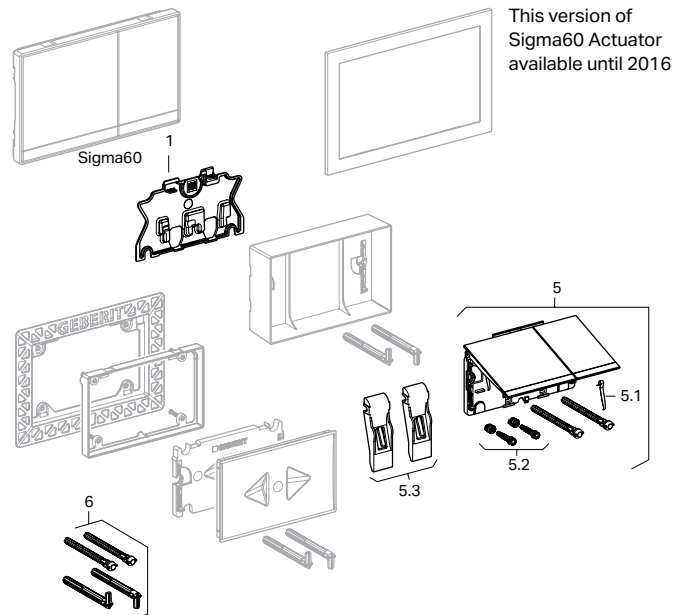

## Replacement Parts

### Geberit Sigma60 Actuators (2016 Version)

115.640 Actuator Dimensions: 8-7/16" x 5-3/16" (21.4 cm x 13.2 cm)

Item	Model No.	Description	List Price \$
1	243.423.00.1	Protection plate Sigma60 (2016)	75.00
2	243.413.00.1	Compensation frame Sigma60 (2016)	165.00
3	243.414.00.1	Distance element Sigma60 (2016) set-2	35.00
4	243.424.00.1	Adapter Set Sigma60 (2016)	46.00
5	242.588.00.1	Actuator rod set for Omega and Sigma60	27.00
6	243.415.GH.1	Actuator plate Sigma60 (2016), Bright Chrome	657.00
6	243.415.JK.1	Actuator plate Sigma60 (2016), Lava Glass	587.00
6	243.415.JL.1	Actuator plate Sigma60 (2016), Grey Sand Glass	587.00
6	243.415.SI.1	Actuator plate Sigma60 (2016), White Glass	587.00
6	243.415.SJ.1	Actuator plate Sigma60, Black Glass	587.00
6.1	813.514.00.1	Spring for actuator plate	4.00
6.2	242.920.00.1	Stopper pin for Sigma60/Omega60 set-2	10.00
6.3	243.422.00.1	Rocker actuator plate Sigma60 (2016) set	23.00

### Geberit Sigma60 Actuators (pre-2016)

115.795/115.796/115.792 Actuator Dimensions: 8.7" x 5.5" (22.1 cm x 13.9 cm)

Item	Model No.	Description	List Price \$
1	242.583.00.1	Protection plate	22.00
5	115.796.GH.1	Brushed Chrome trim set	289.00
5.1	813.514.00.1	Spring for actuator plate	4.00
5.2	242.920.00.1	Stopper pin for Omega60/Sigma60 set-2	10.00
5.3	243.278.00.1	Rocker plate for Omega60/Sigma60 set-2	17.00
6	242.588.00.1	Actuator rod set for Omega and Sigma60	27.00