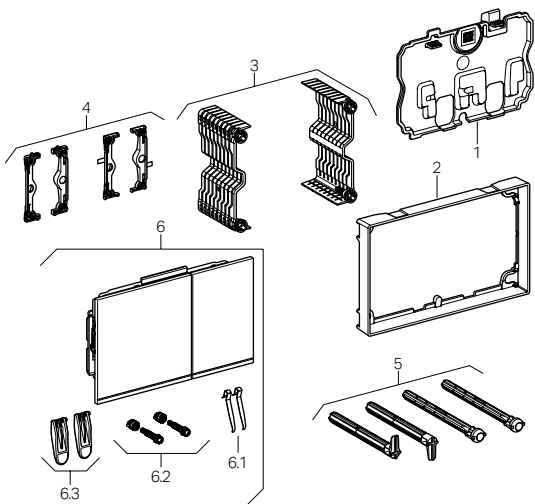

## Replacement Parts

### Geberit Sigma60 Actuators (2016 Version)

115.640 Actuator Dimensions: 8-7/16" x 5-3/16" (21.4 cm x 13.2 cm)

Item	Model No.	Description	List Price \$
1	243.423.00.1	Protection plate Sigma60 (2016)	75.00
2	243.413.00.1	Compensation frame Sigma60 (2016)	165.00
3	243.414.00.1	Distance element Sigma60 (2016) set-2	35.00
4	243.424.00.1	Adapter Set Sigma60 (2016)	46.00
5	242.588.00.1	Actuator rod set for Omega and Sigma60	27.00
6	243.415.GH.1	Actuator plate Sigma60 (2016), Bright Chrome	657.00
6	243.415.JK.1	Actuator plate Sigma60 (2016), Lava Glass	587.00
6	243.415.JL.1	Actuator plate Sigma60 (2016), Grey Sand Glass	587.00
6	243.415.SI.1	Actuator plate Sigma60 (2016), White Glass	587.00
6	243.415.SJ.1	Actuator plate Sigma60, Black Glass	587.00
6.1	813.514.00.1	Spring for actuator plate	4.00
6.2	242.920.00.1	Stopper pin for Sigma60/Omega60 set-2	10.00
6.3	243.422.00.1	Rocker actuator plate Sigma60 (2016) set	23.00

### Geberit Sigma60 Actuators (pre-2016)

115.795/115.796/115.792 Actuator Dimensions: 8.7" x 5.5" (22.1 cm x 13.9 cm)

Item	Model No.	Description	List Price \$
1	242.583.00.1	Protection plate	22.00
5	115.796.GH.1	Brushed Chrome trim set	289.00
5.1	813.514.00.1	Spring for actuator plate	4.00
5.2	242.920.00.1	Stopper pin for Omega60/Sigma60 set-2	10.00
5.3	243.278.00.1	Rocker plate for Omega60/Sigma60 set-2	17.00
6	242.588.00.1	Actuator rod set for Omega and Sigma60	27.00