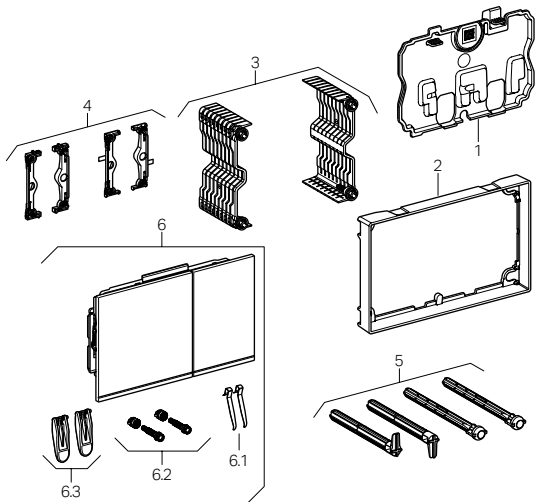

Geberit Sigma60 Actuators (2016 Version)

115.640

Item	Model No.	Description	List Price
1	243.423.00.1	Protection plate Sigma60 (2016)	\$69.00
2	243.413.00.1	Compensation frame Sigma60 (2016)	151.00
3	243.414.00.1	Distance element Sigma60 (2016) set-2	32.00
4	243.424.00.1	Adapter Set Sigma60 (2016)	42.00
5	242.588.00.1	Actuator rod set for Omega and Sigma60	19.00
6	243.415.GH.1	Actuator plate Sigma60 (2016), Bright Chrome	599.00
6	243.415.SI.1	Actuator plate Sigma60 (2016), White Glass	535.00
6	243.415.SJ.1	Actuator plate Sigma60, Black Glass	535.00
6	243.415.SQ.1	Actuator plate Sigma60 (2016), Umber Glass	535.00
6.1	813.514.00.1	Spring for actuator plate	2.00
6.2	242.920.00.1	Stopper pin for Sigma60/Omega60 set-2	5.00
6.3	243.422.00.1	Rocker actuator plate Sigma60 (2016) set	21.00

Geberit Sigma60 Actuators

115.795/115.796/115.792 Actuator Dimensions: 8.7" x 5.5" (22.1 cm x 13.9 cm)

Item	Model No.	Description	List Price
1	242.583.00.1	Protection plate	\$13.00
2	242.576.00.1	Protection box	17.00
3	242.582.00.1	Mounting frame with compensation frame	110.00
3.1	242.584.00.1	Compensation frame	79.00
4	242.579.00.1	Protection box compensation frame	24.00
5	115.796.GH.1	Brushed Chrome trim set	240.00
5.1	813.514.00.1	Spring for actuator plate	2.00
5.2	242.920.00.1	Stopper pin for Omega60/Sigma60 set-2	5.00
5.3	243.278.00.1	Rocker plate for Omega60/Sigma60 set-2	10.00
6	242.588.00.1	Actuator rod set for Omega and Sigma60	19.00