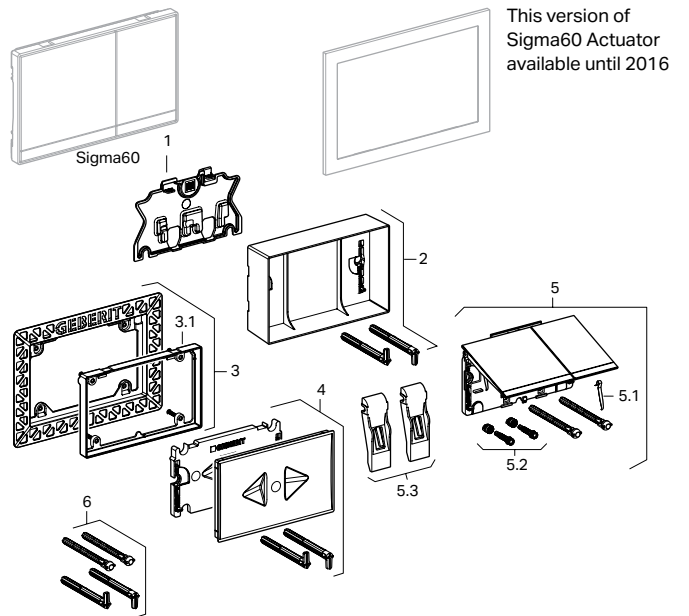

Geberit Sigma60 Actuators (2016 Version)

115.640

Item	Model No.	Description	List Price
1	243.423.00.1	Protection plate Sigma60 (2016)	\$69.00
2	243.413.00.1	Compensation frame Sigma60 (2016)	151.00
3	243.414.00.1	Distance element Sigma60 (2016) set-2	32.00
4	243.424.00.1	Adapter Set Sigma60 (2016)	42.00
5	242.588.00.1	Actuator rod set for Omega and Sigma60	19.00
6	243.415.GH.1	Actuator plate Sigma60 (2016), Bright Chrome	599.00
6	243.415.SI.1	Actuator plate Sigma60 (2016), White Glass	535.00
6	243.415.SJ.1	Actuator plate Sigma60, Black Glass	535.00
6	243.415.SQ.1	Actuator plate Sigma60 (2016), Umber Glass	535.00
6.1	813.514.00.1	Spring for actuator plate	2.00
6.2	242.920.00.1	Stopper pin for Sigma60/Omega60 set-2	5.00
6.3	243.422.00.1	Rocker actuator plate Sigma60 (2016) set	21.00

Geberit Sigma60 Actuators

115.795/115.796/115.792 Actuator Dimensions: 8.7" x 5.5" (22.1 cm x 13.9 cm)

Item	Model No.	Description	List Price
1	242.583.00.1	Protection plate	\$13.00
2	242.576.00.1	Protection box	17.00
3	242.582.00.1	Mounting frame with compensation frame	110.00
3.1	242.584.00.1	Compensation frame	79.00
4	242.579.00.1	Protection box compensation frame	24.00
5	115.796.GH.1	Brushed Chrome trim set	240.00
5.1	813.514.00.1	Spring for actuator plate	2.00
5.2	242.920.00.1	Stopper pin for Omega60/Sigma60 set-2	5.00
5.3	243.278.00.1	Rocker plate for Omega60/Sigma60 set-2	10.00
6	242.588.00.1	Actuator rod set for Omega and Sigma60	19.00