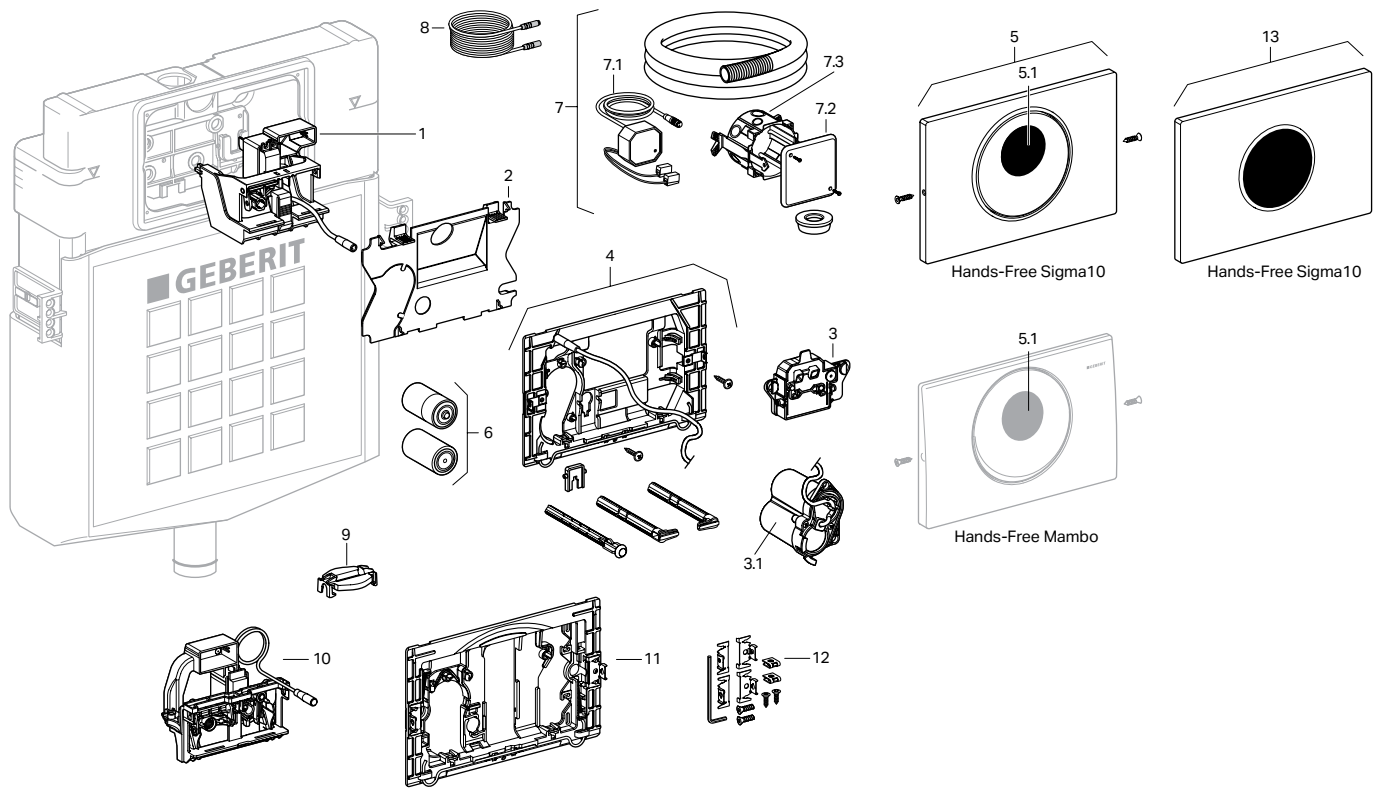

Geberit Hands-Free Sigma10 and Mambo Actuator 

115.891 115.890 115.856 115.907 115.908 Actuator Dimensions: 9.7" x 6.5" (24.6 cm x 16.4 cm)

Item					Model No.	Description	List Price \$
1	1	1	1		241.150.00.1	Lifting device with servo-motor for WC-control	159.00
2	2		2	2	241.303.00.1	Protection plate for WC-control Sigma10 and Mambo	9.00
3	3		3	3	241.476.00.1	Electronic sensor for WC-control	376.00
3.1				3.1	242.870.00.1	Battery housing (only for 115.891)	131.00
4	4		4	4	242.871.00.1	Mounting frame for WC-control	27.00
5	5	5			242.781.SN.1	IR actuator plate for WC-control Sigma10 and Mambo	189.00
5.1	5.1	5.1	5.1	5.1	241.478.00.1	IR window with adapter for WC-control Sigma10 and Mambo	32.00
6				6	—	2 batteries, LR20 (standard) "D" cells	—
7	7	7			115.861.00.1	Control installation set	159.00
7.1	7.1	7.1			241.149.00.1	Power supply unit	110.00
7.2	7.2	7.2			241.161.00.1	Cover for housing for electric socket	11.00
7.3	7.3	7.3			241.302.00.1	Housing for electric socket	13.00
8	8	8		8	241.831.00.1	Extension mains cable	61.00
9	9	9	9	9	242.975.11.1	Flush valve crown	5.00
				10	243.356.00.1	Lifting device WC-control 2x4 (2016 version)	159.00
				11	242.425.00.1	Mounting frame for Mambo	115.00
				12	241.877.00.1	Fastening set for mounting frame. Tool free assembly.	49.00
			13	13	242.782.KH.1	Bright Chrome-Matte Chrome	90.00
			13	13	242.782.KJ.1	White-Bright Chrome	90.00
			13	13	242.782.KK.1	White, Gold-Plated	189.00
			13	13	242.782.KL.1	White, Matte Chrome	90.00
			13	13	242.782.KM.1	Black-Bright Chrome	90.00
			13	13	242.782.KN.1	Matte Chrome-Bright Chrome	90.00
			13	13	242.782.SN.1	Stainless Steel Brushed, Polished	189.00

115.891 (Battery/DC), 115.890 (AC), 115.856 (AC), 115.907 (AC), 115.908 (Battery/DC)

Products marked with  comply with the American Disabilities Act (ADA) when installed per the requirements of the latest ADA Accessibility Guidelines (ADAAG) and/or ICC/ANSI A117.1.