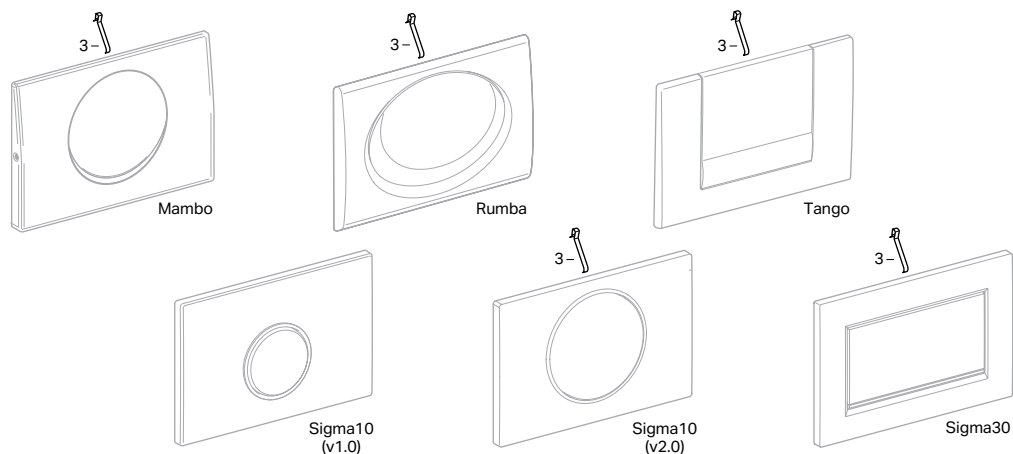

Geberit Mambo, Rumba, Tango, Sigma10 and Sigma30 Actuators

115.893 115.760 115.750 115.751 115.758 115.758/115.787

Actuator Dimensions: 9.7" x 6.5" (24.6 cm x 16.4 cm)

Item	2	3	4	4.1	4.2	4.3	5	6	Model No.	Description	List Price $
2	2	2	2	2	2	2			240.938.00.1	Extension set for actuator plates for Sigma Concealed Tanks 2x6, 2x4, Kappa and Omega Concealed Tanks	23.00
3	3	3	3	3	3	3			813.514.00.1	Spring for actuator plate	2.00
4	4	4	4	4	4	4			241.873.00.1	Conversion kit for tool-free assembly (converts units manufactured prior to 04.01.2008)	27.00
4.1	4.1	4.1	4.1	4.1	4.1	4.1			241.874.00.1	Actuator bolt and rod kit, tool-free assembly	11.00
4.2	4.2	4.2	4.2	4.2	4.2	4.2			241.876.00.1	Mounting frame, tool-free assembly	15.00
						4.3			241.878.00.1	Rocker mounting Mambo, tool free. From 2008	11.00
5	5	5	5	5	5	5			241.093.00.1	Fastening for cover plate UP300 set-2	16.00
6	6	6	6	6	6	6			241.877.00.1	Fastening set for mounting frame, tool-free assembly	49.00

115.760, 115.750, 115.751, 115.758, 115.787, 115.893

Products marked with comply with the American Disabilities Act (ADA) when installed per the requirements of the latest ADA Accessibility Guidelines (ADAAG) and/or ICC/ANSI A117.1.

The information contained in this document is subject to change without notice.