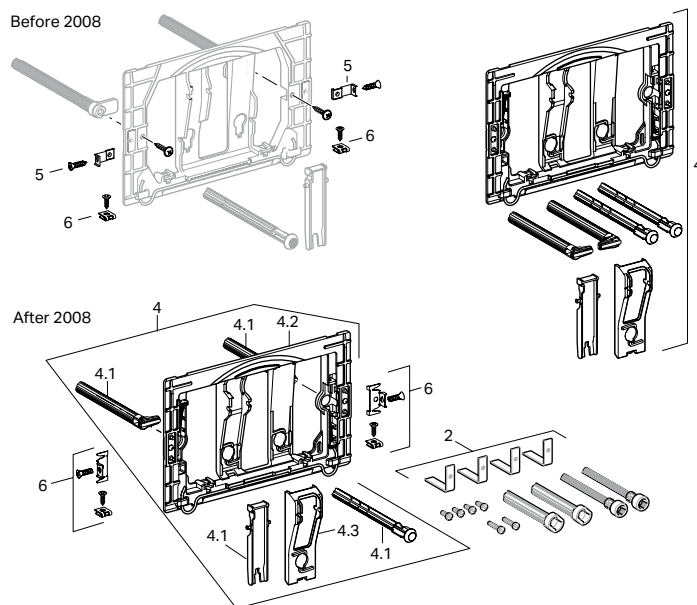

Geberit Mambo, Rumba, Tango, Sigma10 and Sigma30 Actuators

115.893 115.760 115.750 115.751 115.758 115.758/115.787

Actuator Dimensions: 9.7" x 6.5" (24.6 cm x 16.4 cm)

Item	2	3	4	4.1	4.2	4.3	5	6	Model No.	Description	List Price $
2	2	2	2	2	2	2			240.938.00.1	Extension set for actuator plates for Sigma Concealed Tanks 2x6, 2x4, Kappa and Omega Concealed Tanks	23.00
3	3	3	3	3	3	3			813.514.00.1	Spring for actuator plate	2.00
4	4	4	4	4	4	4			241.873.00.1	Conversion kit for tool-free assembly (converts units manufactured prior to 04.01.2008)	27.00
4.1	4.1	4.1	4.1	4.1	4.1	4.1			241.874.00.1	Actuator bolt and rod kit, tool-free assembly	11.00
4.2	4.2	4.2	4.2	4.2	4.2	4.2			241.876.00.1	Mounting frame, tool-free assembly	15.00
						4.3			241.878.00.1	Rocker mounting Mambo, tool free. From 2008	11.00
5	5	5	5	5	5	5			241.093.00.1	Fastening for cover plate UP300 set-2	16.00
6	6	6	6	6	6	6			241.877.00.1	Fastening set for mounting frame, tool-free assembly	49.00

115.760, 115.750, 115.751, 115.758, 115.787, 115.893

Products marked with comply with the American Disabilities Act (ADA) when installed per the requirements of the latest ADA Accessibility Guidelines (ADAAG) and/or ICC/ANSI A117.1.

The information contained in this document is subject to change without notice.