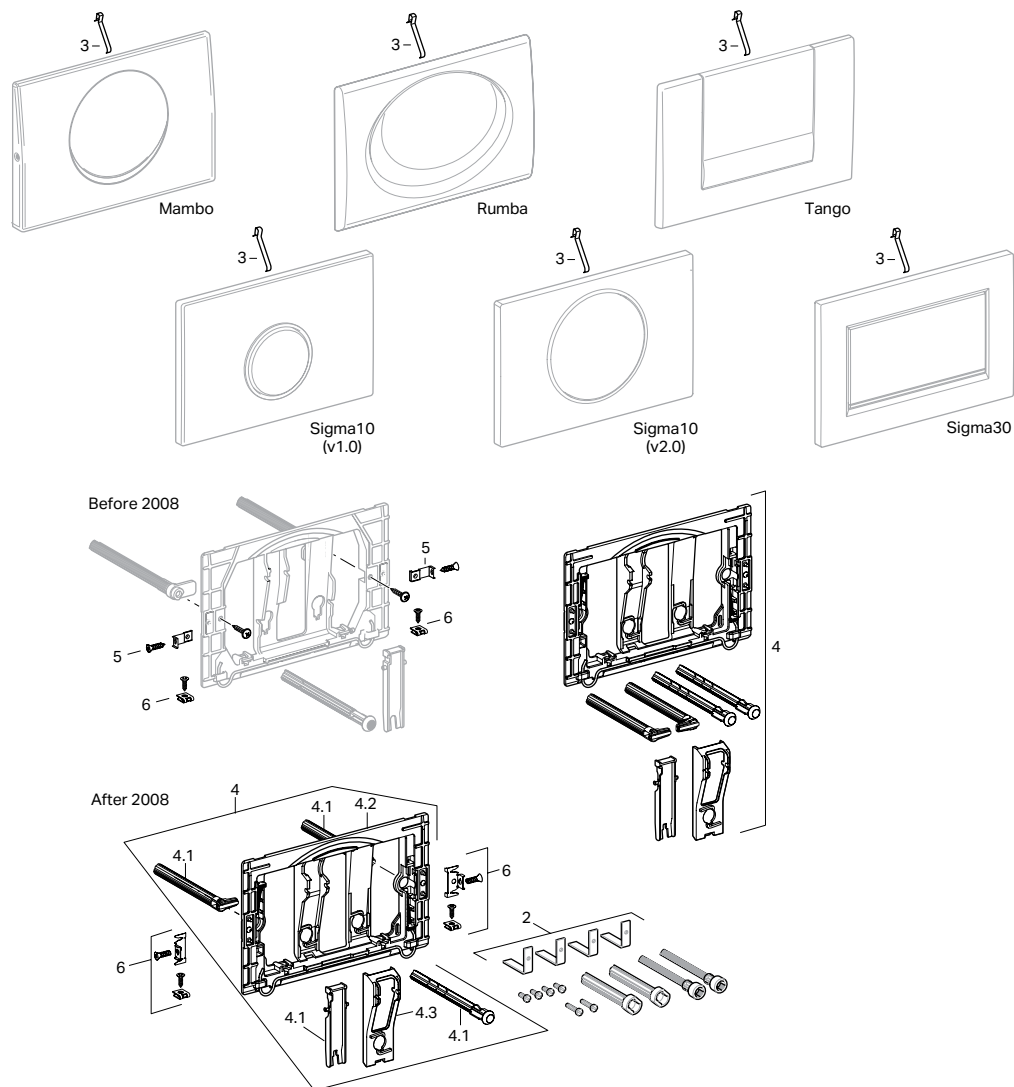

Geberit Mambo, Rumba, Tango, Sigma10 and Sigma30 Actuators 

115.893 115.760 115.750 115.751 115.758 115.758/115.787

Actuator Dimensions: 9.7" x 6.5" (24.6 cm x 16.4 cm)

Item	2	3	4	4.1	4.2	4.3	5	6	Model No.	Description	List Price \$
2	2	2	2	2	2	2			240.938.00.1	Extension set for actuator plates for Sigma Concealed Tanks 2x6, 2x4, Kappa and Omega Concealed Tanks	28.00
3	3	3	3	3	3	3			813.514.00.1	Spring for actuator plate	4.00
4	4	4	4	4	4	4			241.873.00.1	Conversion kit for tool-free assembly (converts units manufactured prior to 04.01.2008)	37.00
4.1	4.1	4.1	4.1	4.1	4.1	4.1			241.874.00.1	Actuator bolt and rod kit, tool-free assembly	15.00
4.2	4.2	4.2	4.2	4.2	4.2	4.2			241.876.00.1	Mounting frame, tool-free assembly	17.00
						4.3			241.878.00.1	Rocker mounting Mambo, tool free. From 2008	15.00
5	5		5						241.093.00.1	Fastening for cover plate UP300 set-2	22.00
6	6		6			6			241.877.00.1	Fastening set for mounting frame, tool-free assembly	56.00

115.760, 115.750, 115.751, 115.758, 115.787, 115.893

Products marked with  comply with the American Disabilities Act (ADA) when installed per the requirements of the latest ADA Accessibility Guidelines (ADAAG) and/or ICC/ANSI A117.1.