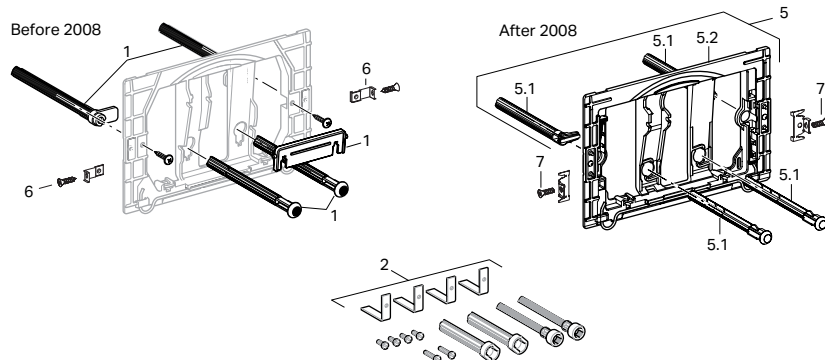

Geberit Samba, Twist, Bolero, Sigma01, Sigma20, Sigma30 and Sigma50 Actuators

115.882 115.883 115.770 115.780 115.777 115.788 115.788 115.770 115.778 115.781 Actuator Dimensions: All Sigma and Bolero models 9.7" x 6.5" (24.6 cm x 16.4 cm)

Item	1	2	3	4	5	6	7	8	9	Model No.	Description	List Price
1	1									241.875.00.1	Actuator bolt and rod kit	$12.00
2	2	2	2	2	2	2	2	2	2	240.938.00.1	Extension set for actuator plates for Sigma Concealed Tanks 2x6, 2x4, Kappa and Omega Concealed Tanks	22.00
			3	3	3					813.514.00.1	Spring for actuator plate	2.00
						4	4			241.295.00.1	Spring for actuator plate, 10 pcs	9.00
5	5	5	5	5	5	5	5	5	5	241.873.00.1	Conversion kit for tool-free assembly (converts units manufactured prior to 04.01.2008)	27.00
5.1	5.1	5.1	5.1	5.1	5.1	5.1	5.1	5.1	5.1	241.874.00.1	Actuator bolt and rod kit, tool-free assembly	11.00
5.2	5.2	5.2	5.2	5.2	5.2	5.2	5.2	5.2	5.2	241.876.00.1	Mounting frame, tool-free assembly	15.00
				6	6	6				240.698.00.1	AV screws Twist plate + Allen key set-2	40.00
7			7	7	7	7			7	241.877.00.1	Fastening set for mounting frame, tool-free assembly	49.00

115.770, 115.780, 115.777, 115.788, 115.770, 115.778, 115.781, 115.882, 115.883, 115.889

Products marked with comply with the American Disabilities Act (ADA) when installed per the requirements of the latest ADA Accessibility Guidelines (ADAAG) and/or ICC/ANSI A117.1.