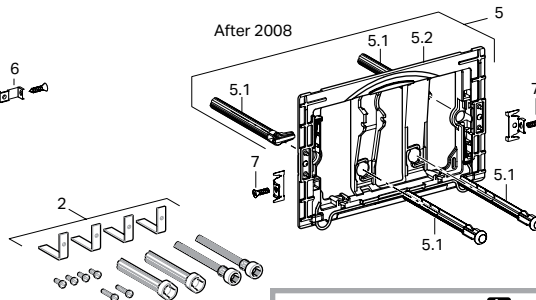

Products marked with comply with the American Disabilities Act (ADA) when installed per the requirements of the latest ADA Accessibility Guidelines (ADAAG) and/or ICC/ANSI A117.1.

The information contained in this document is subject to change without notice.