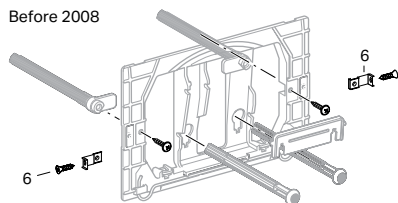

Products marked with comply with the American Disabilities Act (ADA) when installed per the requirements of the latest ADA Accessibility Guidelines (ADAAG) and/or ICC/ANSI A117.1.

The information contained in this document is subject to change without notice.