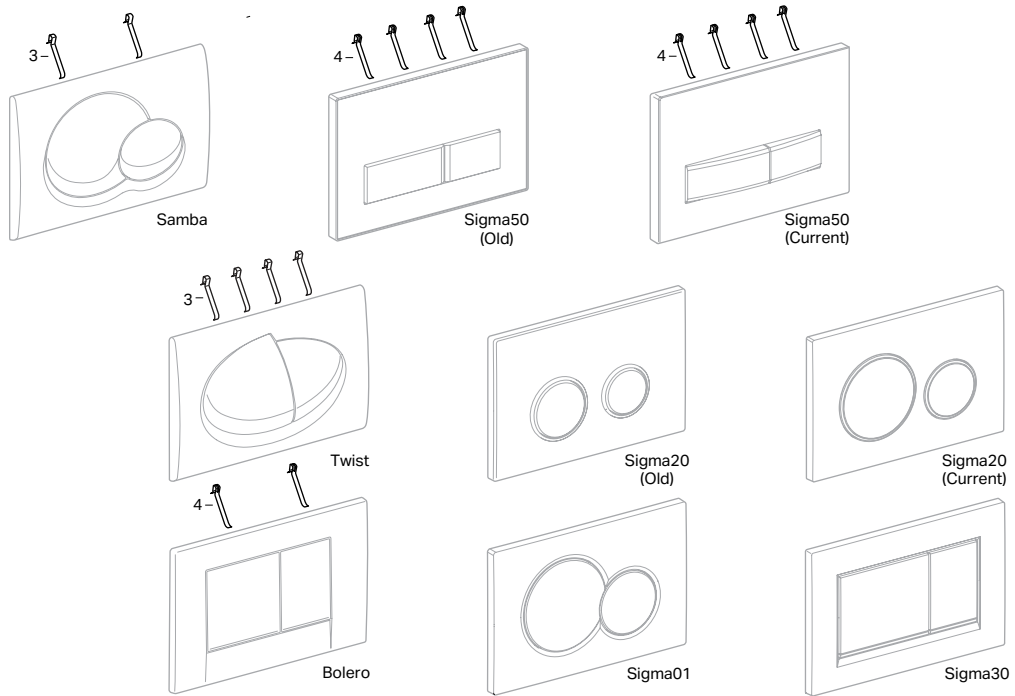

Geberit Samba, Twist, Bolero, Sigma01, Sigma20, Sigma30 and Sigma50 Actuators

115.882 115.883 115.770 115.780 115.777 115.788 115.788 115.770 115.778 115.781 Actuator Dimensions: All Sigma and Bolero models 9.7" x 6.5" (24.6 cm x 16.4 cm)

Item	1	2	3	4	5	6	7	8	9	Model No.	Description	List Price
1	1									241.875.00.1	Actuator bolt and rod kit	$12.00
2	2	2	2	2	2	2	2	2	2	240.938.00.1	Extension set for actuator plates for Sigma Concealed Tanks 2x6, 2x4, Kappa and Omega Concealed Tanks	22.00
			3	3	3					813.514.00.1	Spring for actuator plate	2.00
						4	4			241.295.00.1	Spring for actuator plate, 10 pcs	9.00
5	5	5	5	5	5	5	5	5	5	241.873.00.1	Conversion kit for tool-free assembly (converts units manufactured prior to 04.01.2008)	27.00
5.1	5.1	5.1	5.1	5.1	5.1	5.1	5.1	5.1	5.1	241.874.00.1	Actuator bolt and rod kit, tool-free assembly	11.00
5.2	5.2	5.2	5.2	5.2	5.2	5.2	5.2	5.2	5.2	241.876.00.1	Mounting frame, tool-free assembly	15.00
				6	6	6				240.698.00.1	AV screws Twist plate + Allen key set-2	40.00
7			7	7	7	7			7	241.877.00.1	Fastening set for mounting frame, tool-free assembly	49.00

115.770, 115.780, 115.777, 115.788, 115.770, 115.778, 115.781, 115.882, 115.883, 115.889

Products marked with comply with the American Disabilities Act (ADA) when installed per the requirements of the latest ADA Accessibility Guidelines (ADAAG) and/or ICC/ANSI A117.1.