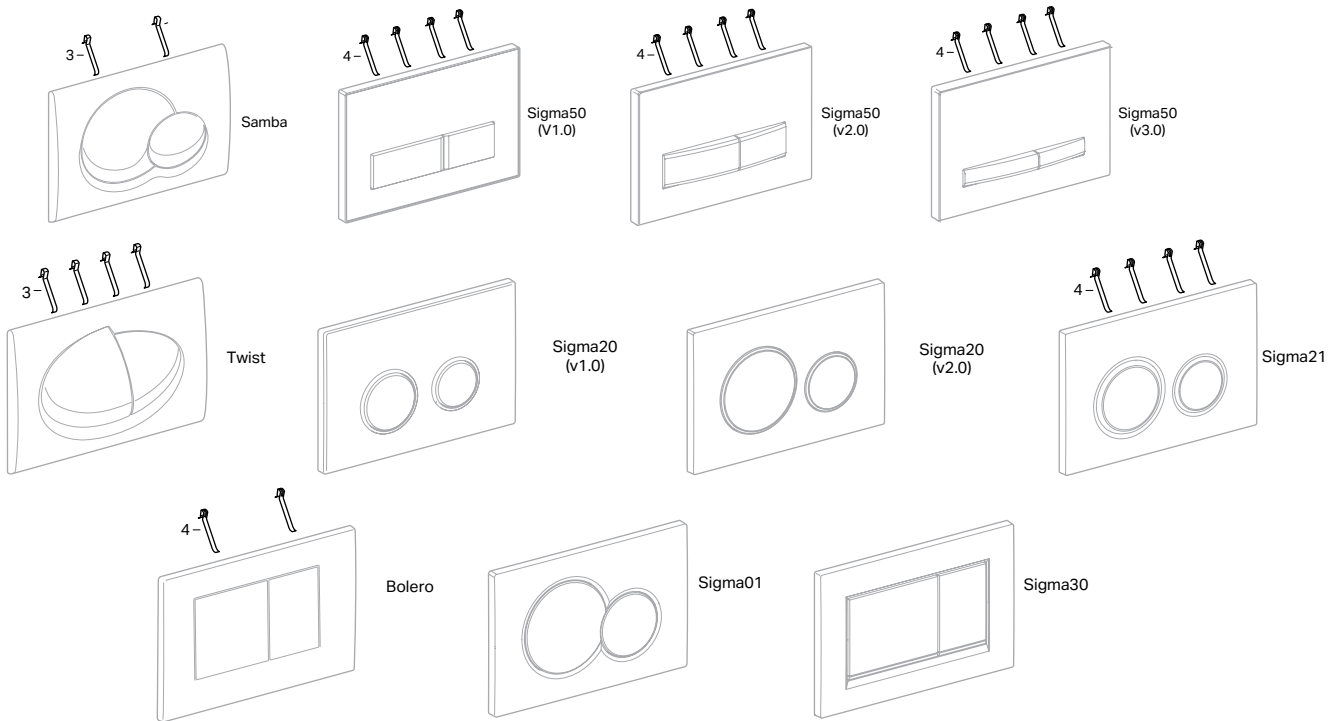

Products marked with comply with the American Disabilities Act (ADA) when installed per the requirements of the latest ADA Accessibility Guidelines (ADAAG) and/or ICC/ANSI A117.1.

The information contained in this document is subject to change without notice.