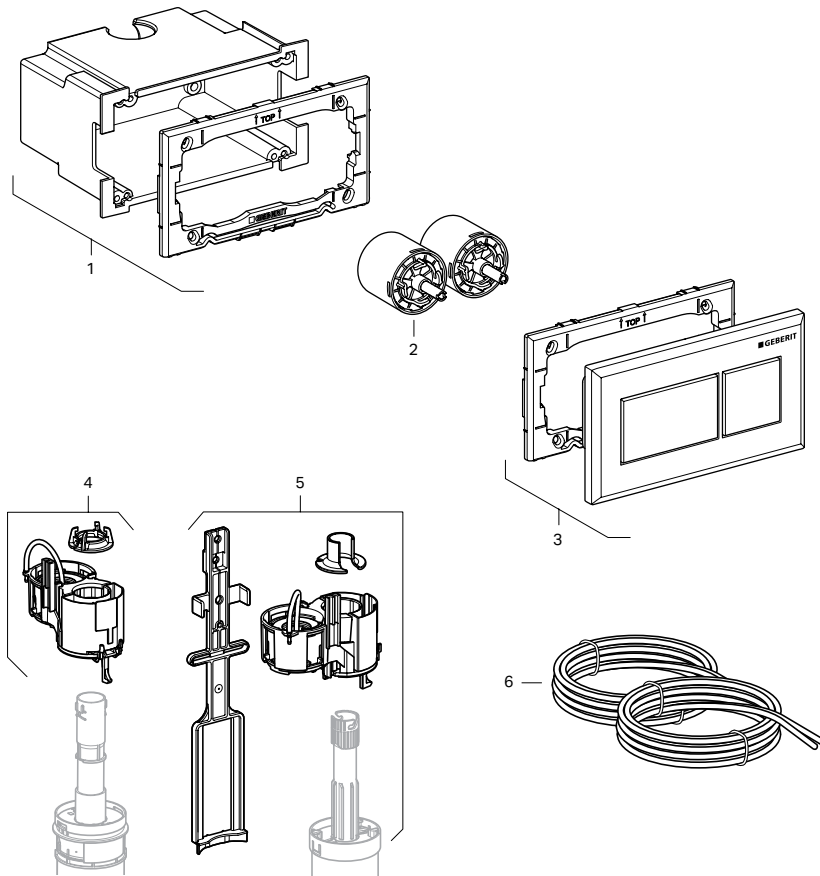

GEBERIT INSTALLATION SYSTEMS

Replacement Parts

Geberit Rectangular Remote Push Button Actuators

115.932 115.934 Actuator Dimensions: 5.06" x 2.91" (12.9 cm x 7.4 cm)
 116.051 116.052
 116.053 116.054

Item	Model No.	Description	List Price \$
1	1	244.505.00.1 Installation set for remote flush actuation, rectangle design, pneumatic	24.00
	2	244.501.00.1 Pneumatic cylinder set for remote flush actuation, rectangle design, pneumatic (2 pc.)	24.00
3	242.849.GH.1	Actuator for remote flush actuation, rectangle design, pneumatic: Chrome-Plated, Brushed; Chrome-Plated, Brushed	173.00
3	242.849.KA.1	Actuator for remote flush actuation, rectangle design, pneumatic: Bright Chrome-Plated; Chrome-Plated, Brushed	110.00
3	242.849.KV.1	Actuator for remote flush actuation, rectangle design, pneumatic: Black, High-Gloss; Chrome-Plated, Brushed	110.00
	3	244.504.21.1 Actuator for remote flush actuation, rectangle design, pneumatic, protruding: bright Chrome-Plated	110.00
4	4	240.574.00.1 Pneumatic lifter, dual-flush	24.00
5	5	242.594.00.1 Pneumatic flushing device single-flush UP720, carrier model 111.728	35.00
6	6	240.575.00.1 Dual pneumatic air hose	6.00