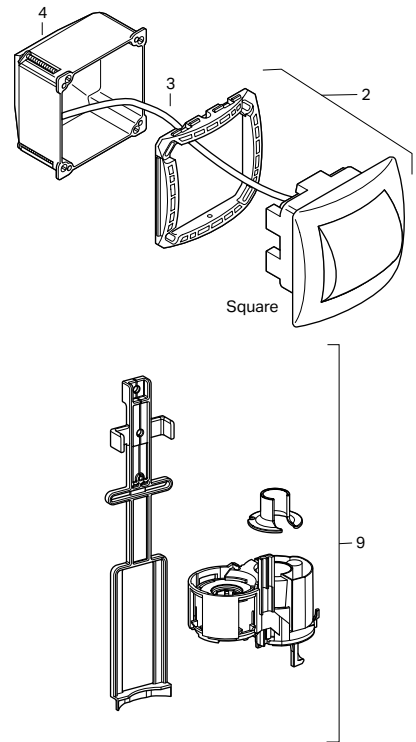

115.991 (Sigma 2x4)

The information contained in this document is subject to change without notice.