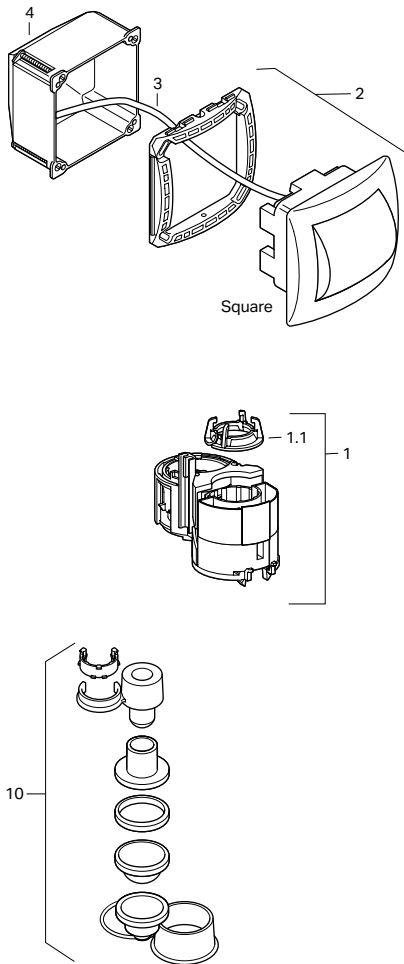

Inactive Geberit Square Remote Push Button Actuators

115.941/ 115.942 115.991 Actuator Dimensions: 4.25" x 4.25" (10.8 cm x 10.8 cm)
115.946

Item	Model No.	Description	List Price $
1	240.573.00.1	Pneumatic flushing device for WC flush control single	19.00
1.1	880.328.11.1	Lifter flange dual-flush valve system	6.00
2	240.571.11.1	Wall mount actuator for pneumatic single-flush for WC flush control, Alpine White	45.00
2	240.571.KA.1	Wall mount actuator for pneumatic single-flush for WC flush control, Matte Chrome	63.00
3	256.000.00.1	Pneumatic hose	5.00
4	240.582.00.1	Concealed housing	19.00
	242.401.00.1	Brass weight for WC flush control pneumatic dual-flush	40.00
	240.574.00.1	Pneumatic flushing device for WC flush control dual-flush	24.00
	240.572.11.1	Wall mount actuator for pneumatic dual-flush for WC flush control, Alpine White	49.00
	240.572.KA.1	Wall mount actuator for pneumatic dual-flush for WC flush control, Matte Chrome	80.00
	240.575.00.1	Double pneumatic hose for dual-flush (Blue/Clear)	6.00
	242.594.00.1	Pneumatic flushing device single-flush UP720, carrier model 111.728	35.00
10	240.004.00.1	Conversion set for single flush valves 1985 - 1998	19.00

115.941, 115.946 (Sigma 2x6 or Omega 2x6)