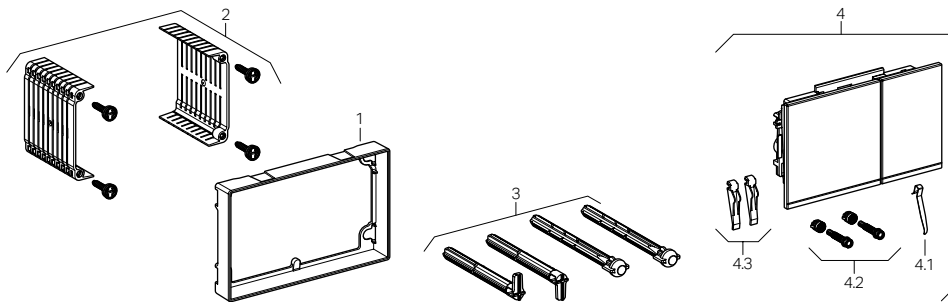

GEBERIT INSTALLATION SYSTEMS

Replacement Parts

Geberit Omega20 and Omega30 Actuators

115.085 115.080 115.082 Actuator Dimensions: 8.3" x 5.6" (21.2 cm x 14.2 cm)

Item	Model No.	Description	List Price
1	243.108.00.1	Mounting frame Omega	\$16.00
2	242.588.00.1	Rod set to Omega and Sigma60	19.00
3	240.938.00.1	Extension set for actuator plates for Sigma Concealed Tanks 2x6 and 2x4, Kappa and Omega Concealed Tanks	23.00

Geberit Omega60 Actuators

115.081 Actuator Dimensions: 7.2" x 4.5" (18.4 cm x 11.4 cm), 8.2"x5.5" (20.9 cm x 13.9 cm with frame)

Item	Model No.	Description	List Price
1	243.109.00.1	Compensation frame Omega60	\$103.00
2	243.110.00.1	Distance element Omega60 set-2	27.00
3	242.588.00.1	Rod set to Omega and Sigma60	19.00
4	243.118.GH.1	Actuator plate Omega60, Brushed Chrome	522.00
4	243.118.SI.1	Actuator plate Omega60, White Glass	466.00
4	243.118.SJ.1	Actuator plate Omega60, Black Glass	466.00
4	243.118.SQ.1	Actuator plate Omega60, Umber Glass	466.00
4.1	813.514.00.1	Spring for actuator plate	2.00
4.2	242.920.00.1	Stopper pin for Omega60/Sigma60 set-2	5.00
4.3	243.294.00.1	Rocker plate for Omega60/Sigma60 set-2	10.00