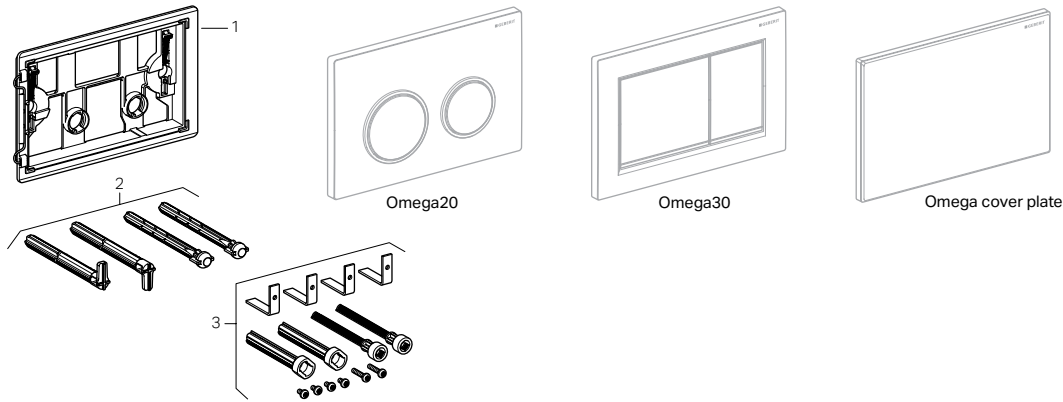

GEBERIT INSTALLATION SYSTEMS

Replacement Parts

Geberit Omega20 and Omega30 Actuators

115.085 115.080 115.082 Actuator Dimensions: 8.3" x 5.6" (21.2 cm x 14.2 cm)

Item	Model No.	Description	List Price
1	243.108.00.1	Mounting frame Omega	\$16.00
2	242.588.00.1	Rod set to Omega and Sigma60	19.00
3	240.938.00.1	Extension set for actuator plates for Sigma Concealed Tanks 2x6 and 2x4, Kappa and Omega Concealed Tanks	23.00

Geberit Omega60 Actuators

115.081 Actuator Dimensions: 7.2" x 4.5" (18.4 cm x 11.4 cm), 8.2"x5.5" (20.9 cm x 13.9 cm with frame)

Item	Model No.	Description	List Price
1	243.109.00.1	Compensation frame Omega60	\$103.00
2	243.110.00.1	Distance element Omega60 set-2	27.00
3	242.588.00.1	Rod set to Omega and Sigma60	19.00
4	243.118.GH.1	Actuator plate Omega60, Brushed Chrome	522.00
4	243.118.SI.1	Actuator plate Omega60, White Glass	466.00
4	243.118.SJ.1	Actuator plate Omega60, Black Glass	466.00
4	243.118.SQ.1	Actuator plate Omega60, Umber Glass	466.00
4.1	813.514.00.1	Spring for actuator plate	2.00
4.2	242.920.00.1	Stopper pin for Omega60/Sigma60 set-2	5.00
4.3	243.294.00.1	Rocker plate for Omega60/Sigma60 set-2	10.00