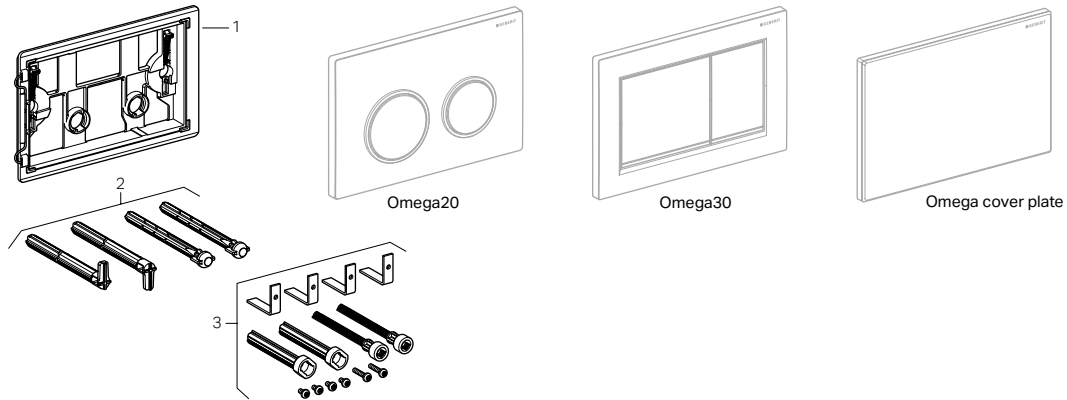

Geberit Omega20 and Omega30 Actuators

115.085 115.080 115.082 Actuator Dimensions: 8.3" x 5.6" (21.2 cm x 14.2 cm)

Item	Model No.	Description	List Price \$
1	243.108.00.1	Mounting frame Omega	16.00
2	242.588.00.1	Rod set to Omega and Sigma60	24.00
3	240.938.00.1	Extension set for actuator plates for Sigma Concealed Tanks 2x6 and 2x4, Kappa and Omega Concealed Tanks	25.00

Geberit Omega60 Actuators

115.081 Actuator Dimensions: 7.2" x 4.5" (18.4 cm x 11.4 cm), 8.2"x5.5" (20.9 cm x 13.9 cm with frame)

Item	Model No.	Description	List Price \$
1	243.109.00.1	Compensation frame Omega60	103.00
2	243.110.00.1	Distance element Omega60 set-2	27.00
3	242.588.00.1	Rod set to Omega and Sigma60	24.00
4	243.118.GH.1	Actuator plate Omega60, Brushed Chrome	522.00
4	243.118.SI.1	Actuator plate Omega60, White Glass	466.00
4	243.118.SJ.1	Actuator plate Omega60, Black Glass	466.00
4	243.118.SQ.1	Actuator plate Omega60, Umber Glass	466.00
4.1	813.514.00.1	Spring for actuator plate	3.00
4.2	242.920.00.1	Stopper pin for Omega60/Sigma60 set-2	9.00
4.3	243.294.00.1	Rocker plate for Omega60/Sigma60 set-2	15.00