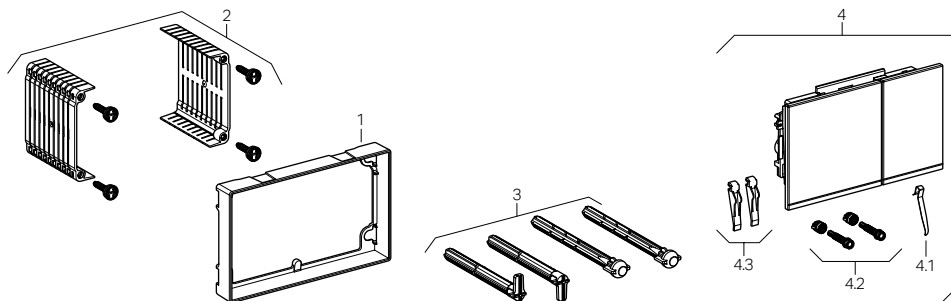

Geberit Omega20 and Omega30 Actuators

115.085 115.080 115.082 Actuator Dimensions: 8.3" x 5.6" (21.2 cm x 14.2 cm)

Item	Model No.	Description	List Price \$
1	243.108.00.1	Mounting frame Omega	16.00
2	242.588.00.1	Rod set to Omega and Sigma60	24.00
3	240.938.00.1	Extension set for actuator plates for Sigma Concealed Tanks 2x6 and 2x4, Kappa and Omega Concealed Tanks	25.00

Geberit Omega60 Actuators

115.081 Actuator Dimensions: 7.2" x 4.5" (18.4 cm x 11.4 cm), 8.2"x5.5" (20.9 cm x 13.9 cm with frame)

Item	Model No.	Description	List Price \$
1	243.109.00.1	Compensation frame Omega60	103.00
2	243.110.00.1	Distance element Omega60 set-2	27.00
3	242.588.00.1	Rod set to Omega and Sigma60	24.00
4	243.118.GH.1	Actuator plate Omega60, Brushed Chrome	522.00
4	243.118.SI.1	Actuator plate Omega60, White Glass	466.00
4	243.118.SJ.1	Actuator plate Omega60, Black Glass	466.00
4	243.118.SQ.1	Actuator plate Omega60, Umber Glass	466.00
4.1	813.514.00.1	Spring for actuator plate	3.00
4.2	242.920.00.1	Stopper pin for Omega60/Sigma60 set-2	9.00
4.3	243.294.00.1	Rocker plate for Omega60/Sigma60 set-2	15.00