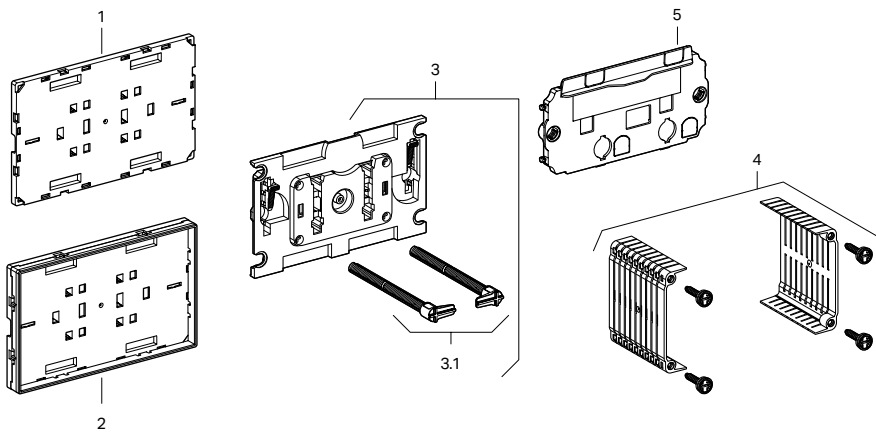

GEBERIT INSTALLATION SYSTEMS

Replacement Parts

Geberit Cover Plates, Sigma, Surface-Even

115.696 115.697 115.698 115.699

Item		Model No.	Description	List Price \$
1	1	243.303.00.1	Support plate Sigma	57.00
	2	243.307.21.1	Support plate Sigma with sight frame	117.00
3	3	243.301.00.1	Mechanism plate	24.00
3.1	3.1	242.588.00.1	Actuator rod set for Omega and Sigma60	27.00
4	4	243.110.00.1	Distance element Omega60 set-2	30.00
5	5	243.304.00.1	Adapter plate Sigma surface even cover plate	61.00
	6	243.168.00.1	Rough install set surface even C/C for Sigma 12 cm	18.00

Geberit Cover Plates, Omega, Surface-Even

115.087 115.088

Item	Model No.	Description	List Price \$
1	243.299.00.1	Support plate Omega	61.00
2	243.306.21.1	Support plate Omega with sight frame	154.00
3	243.301.00.1	Mechanism plate	24.00
3.1	242.588.00.1	Actuator rod set for Omega and Sigma60	27.00
4	243.110.00.1	Distance element Omega60 set-2	30.00
5	243.302.00.1	Protection plate for Omega cover plate, surface even	35.00