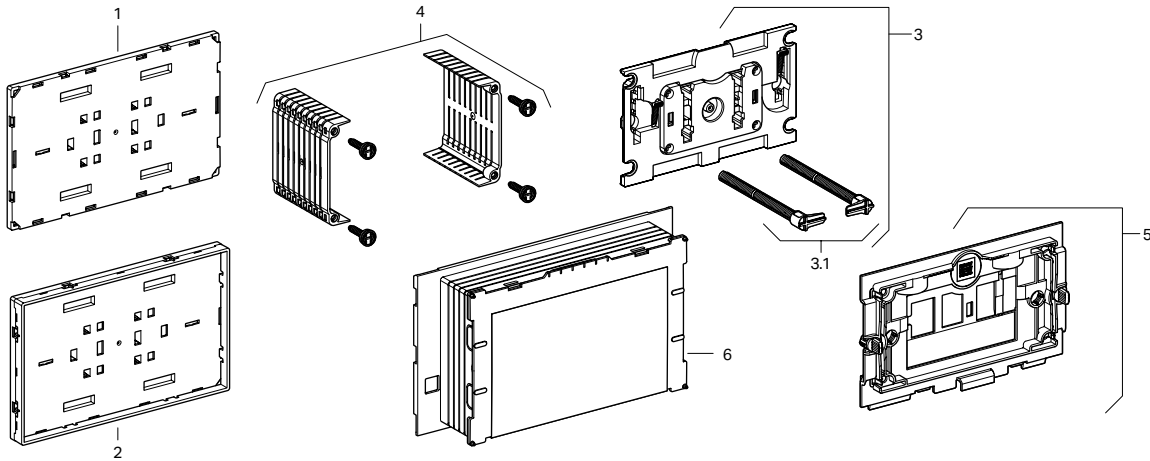

GEBERIT INSTALLATION SYSTEMS

Replacement Parts

Geberit Cover Plates, Sigma, Surface-Even

115.696 115.697 115.698 115.699

Item		Model No.	Description	List Price \$
1	1	243.303.00.1	Support plate Sigma	57.00
	2	243.307.21.1	Support plate Sigma with sight frame	117.00
3	3	243.301.00.1	Mechanism plate	24.00
3.1	3.1	242.588.00.1	Actuator rod set for Omega and Sigma60	27.00
4	4	243.110.00.1	Distance element Omega60 set-2	30.00
5	5	243.304.00.1	Adapter plate Sigma surface even cover plate	61.00
	6	243.168.00.1	Rough install set surface even C/C for Sigma 12 cm	18.00

Geberit Cover Plates, Omega, Surface-Even

115.087 115.088

Item	Model No.	Description	List Price \$
1	243.299.00.1	Support plate Omega	61.00
2	243.306.21.1	Support plate Omega with sight frame	154.00
3	243.301.00.1	Mechanism plate	24.00
3.1	242.588.00.1	Actuator rod set for Omega and Sigma60	27.00
4	243.110.00.1	Distance element Omega60 set-2	30.00
5	243.302.00.1	Protection plate for Omega cover plate, surface even	35.00