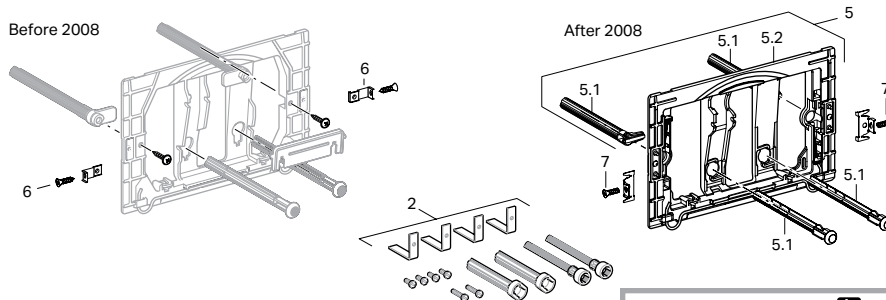

Products marked with comply with the American Disabilities Act (ADA) when installed per the requirements of the latest ADA Accessibility Guidelines (ADAAG) and/or ICC/ANSI A117.1.

The information contained in this document is subject to change without notice.