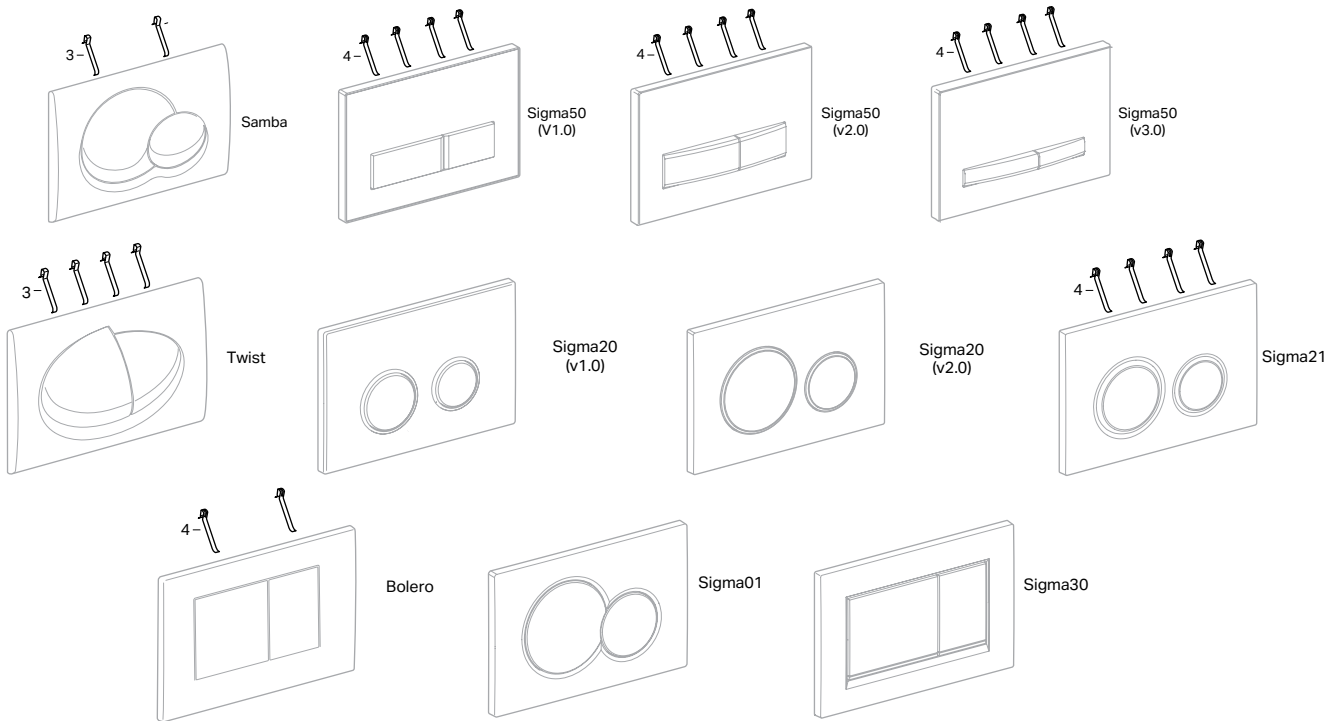

Products marked with comply with the American Disabilities Act (ADA) when installed per the requirements of the latest ADA Accessibility Guidelines (ADAAG) and/or ICC/ANSI A117.1.

The information contained in this document is subject to change without notice.