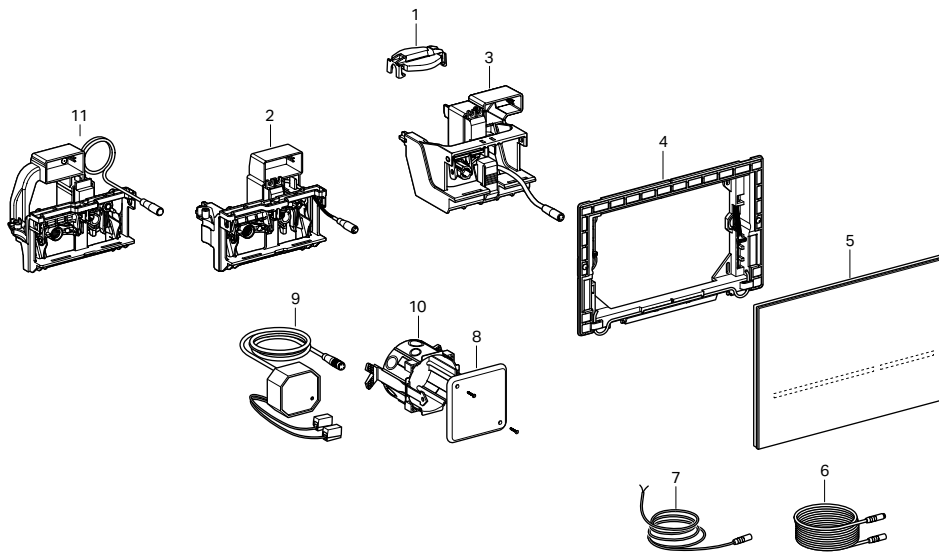

GEBERIT INSTALLATION SYSTEMS

Replacement Parts

Geberit Sigma80 Actuators

116.090 116.091 116.092 Actuator Dimensions: 9.75" x 6.5" (24.6 cm x 16.4 cm)

Item	Model No.	Description	List Price \$
1	242.975.11.1	Handle crown for flush valve	6.00
2	242.424.00.1	Lifting device WC-control, 2x4	218.00
3	241.150.00.1	Lifting device WC-control w/servomotor, 2x6	192.00
4	242.617.00.1	Mounting frame Sigma80	60.00
5	242.618.SG.1	Actuator plate Sigma80 Black	1,067.00
5	242.618.SM.1	Actuator plate Sigma80 Mirror	1,067.00
6	241.831.00.1	Extension mains cable 78.74" (2.0 m) WC-control	84.00
7	242.658.00.1	Connection cable 78.74" (2.0 m) WC-control Sigma80	61.00
8	241.161.00.1	Cover for housing for electric socket	15.00
9	241.149.00.1	Power supply unit WC-control	152.00
10	241.302.00.1	Housing for electric socket for PSU	19.00
11	243.356.00.1	Lifting device WC-control 2x4 (2016 version)	192.00